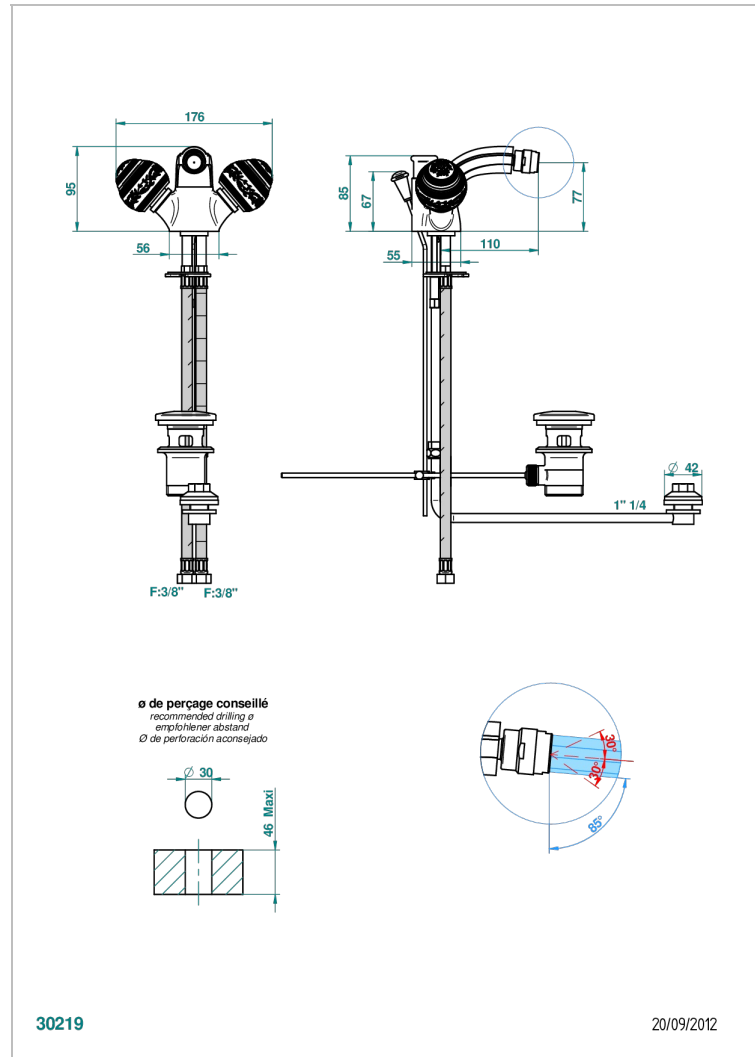

# MARQUISE GOLD DECOR

A7F-3205/202

1-hole bidet mixer, swivel jet, ascending spray and pop-up waste

## CHARACTERISTIC

- Marquise Gold decor
- 1-hole bidet mixer, swivel jet, ascending spray and pop-up waste