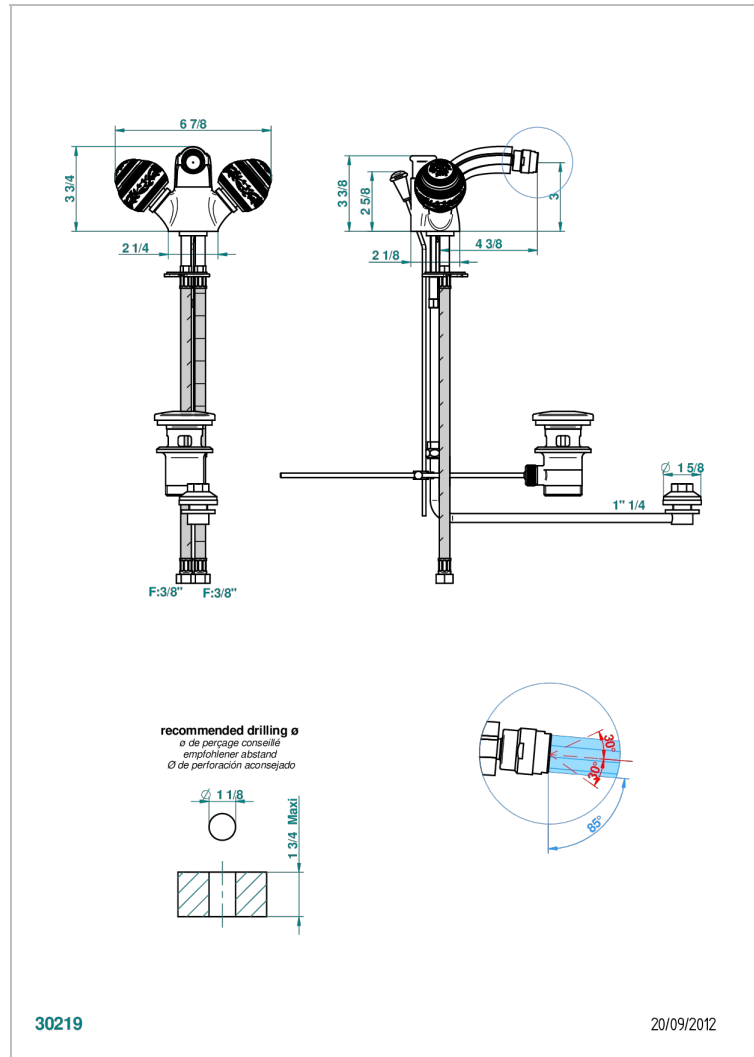

MARQUISE GOLD DECOR

A7F-3205/202

1-hole bidet mixer, swivel jet, ascending spray and pop-up waste

CHARACTERISTIC

- Marquise Gold decor
- 1-hole bidet mixer, swivel jet, ascending spray and pop-up waste

TECHNICAL SPECS

- Recommandé : 3 bars (max. 5 bars) - Advised : 43,5 psi (max. 72 psi)
- 15 l/min à 3 bars (4 gpm at 43.5 psi)

AVAILABLE FINITIONS

Antique nickel - H28
Black ceram - D30
Blush PVD - H62
Brass color PVD - H49
Brown bronze color PVD - F33
Gold color PVD - H52