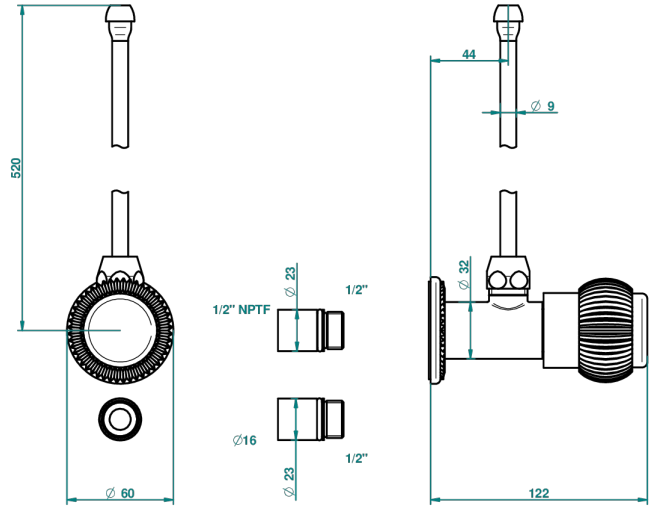

DIPLOMATE ROYALE

U4D-181/SLA

Angle valve with 3/8 supply lavatory quick adaptor set

THG[®]
PARIS

30133

10/07/2008

CARACTERÍSTICAS

- Diplomate Royale
- Angle valve with 3/8 supply lavatory quick adaptor set