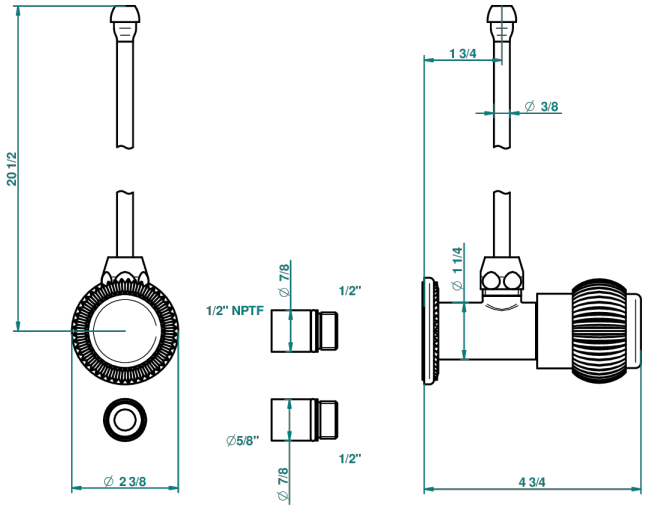

DIPLOMATE ROYALE

U4D-181/SLA

Angle valve with 3/8 supply lavatory quick adaptor set

THG[®]
PARIS

30133

10/07/2008

CARACTERÍSTICAS

- Diplomate Royale
- Angle valve with 3/8 supply lavatory quick adaptor set