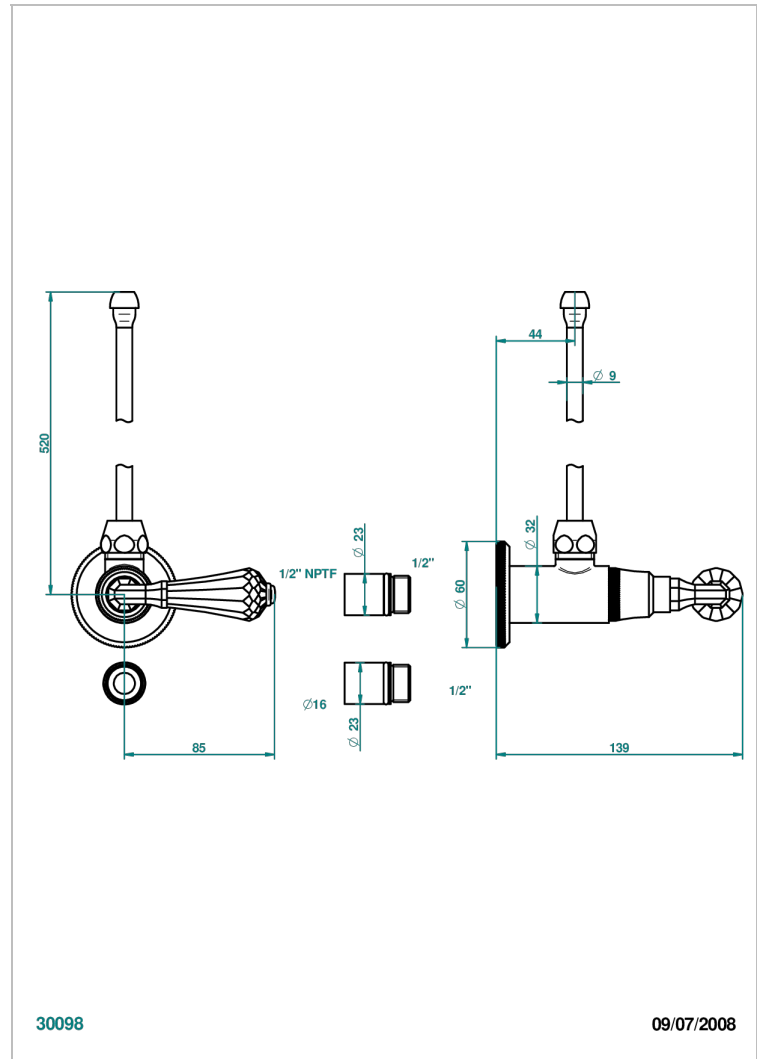

ART DECO CRYSTAL

A56-181/SLA

Angle valve with 3/8 supply lavatory quick adaptor set

THG[®]
PARIS

CARACTERÍSTICAS

- Art Déco Crystal
- Angle valve with 3/8 supply lavatory quick adaptor set

ACABADOS DISPONIBLES