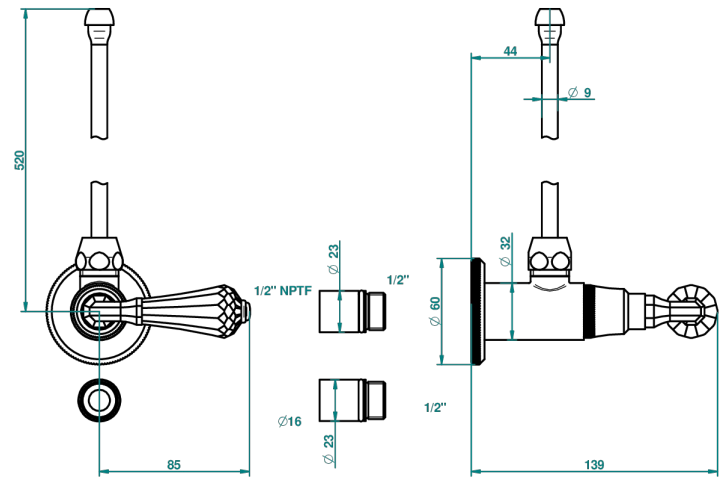

# ART DECO CRYSTAL

A56-181/SLA

Angle supply valve with 3/8" adaptor set

THG<sup>®</sup>  
PARIS

30098

09/07/2008

## CHARACTERISTIC

- Art Déco Crystal
- Angle supply valve with 3/8" adaptor set