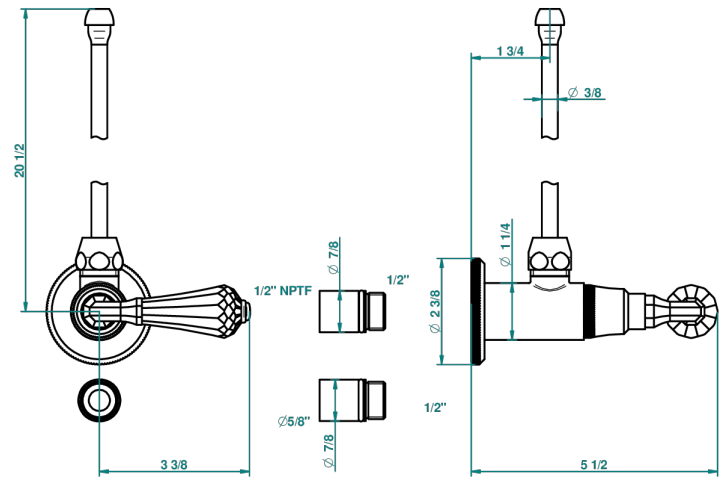

ART DECO CRYSTAL

A56-181/SLA

Angle valve with 3/8 supply lavatory quick adaptor set

THG[®]
PARIS

30098

09/07/2008

CARACTERÍSTICAS

- Art Déco Crystal
- Angle valve with 3/8 supply lavatory quick adaptor set