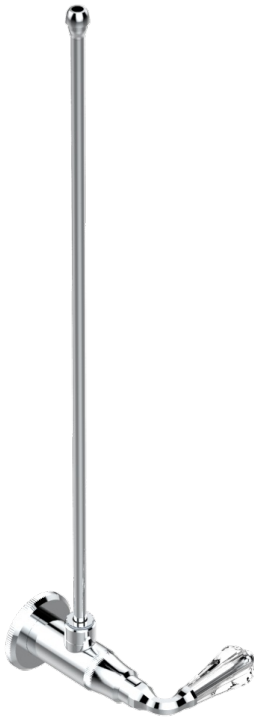

# ART DECO CRYSTAL

A56-181/SLA

Angle supply valve with 3/8" adaptor set

THG<sup>®</sup>  
PARIS

30098

09/07/2008

## CHARACTERISTIC

- Art Déco Crystal
- Angle supply valve with 3/8" adaptor set

## AVAILABLE FINITIONS

Black ceram - D30  
Blush PVD - H62  
Brass color PVD - H49  
Brown bronze color PVD - F33  
Chrome polished - A02  
Chrome polished / gold polished - G02

Copper antique matt, coated - H07  
Gold color PVD - H52  
Gold mat - F07  
Gold polished - F01  
Graphite PVD - H64  
Light coated bronze - D01

Nickel polished - B01  
Soft gold - F30  
Soft matt gold - F31  
Umber PVD - H66