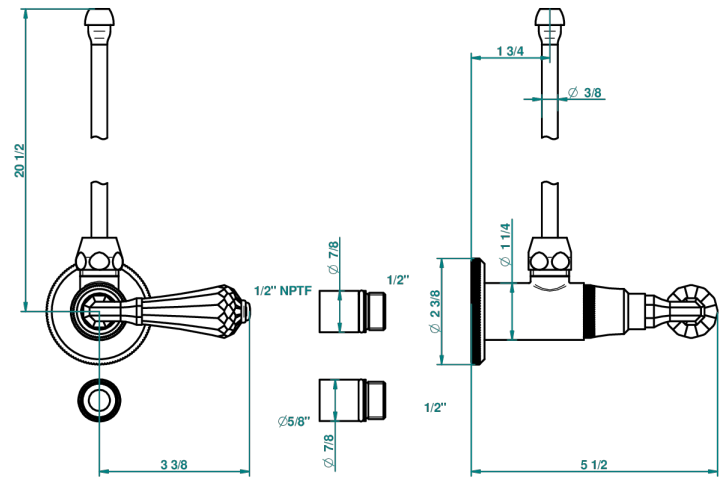

# ART DECO CRYSTAL

A56-181/SLA

Angle supply valve with 3/8" adaptor set

THG<sup>®</sup>  
PARIS

30098

09/07/2008

## CHARACTERISTIC

- Art Déco Crystal
- Angle supply valve with 3/8" adaptor set