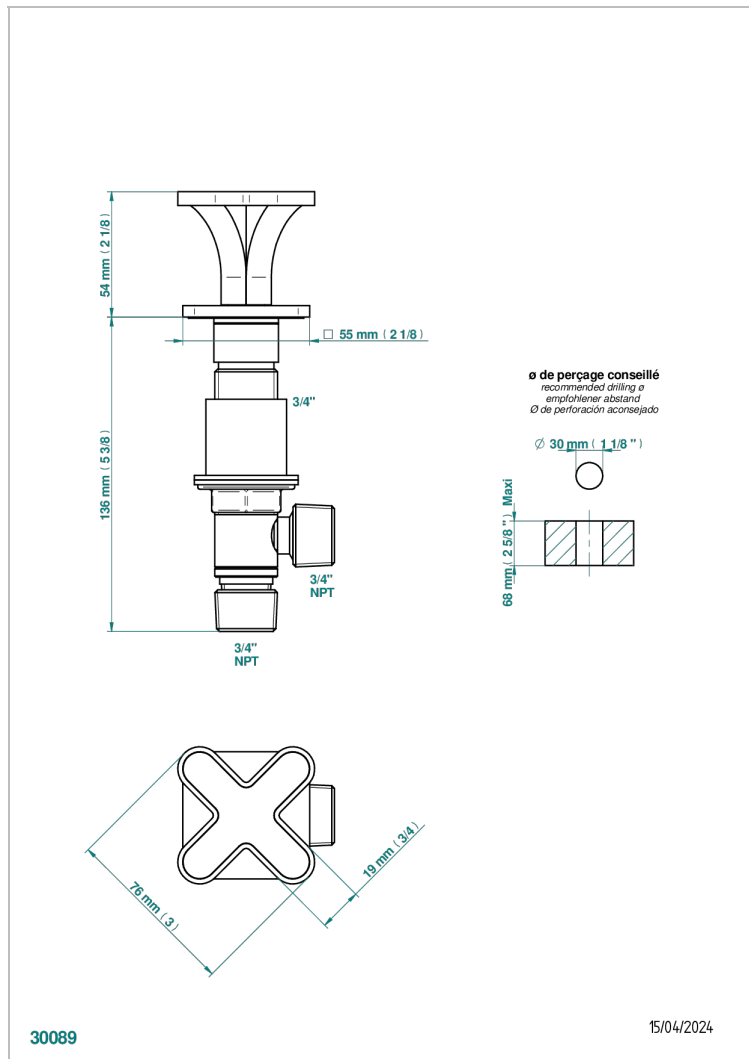

PROFIL BLACK ONYX

A6N-36

Rim mounted 3/4" valve

THG[®]
PARIS

CHARACTERISTIC

- Profil Black Onyx
- Rim mounted 3/4" valve

AVAILABLE FINITIONS

Antique nickel - H28
Black ceram - D30
Blush PVD - H62
Brass color PVD - H49
Brown bronze color PVD - F33
Gold color PVD - H52