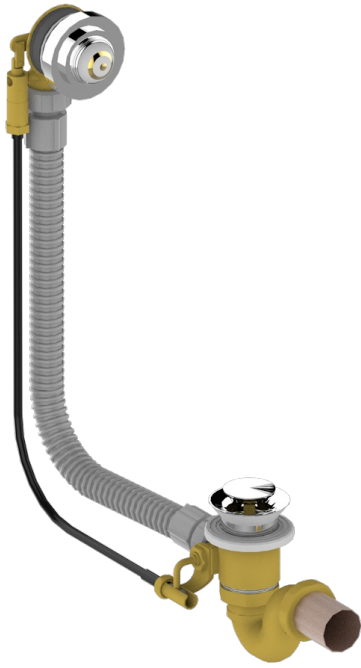

ITHAQUE GOLD DECOR

A7A-300

Complete bath pop-up waste -cable lg 55 cm

THG[®]
PARIS

CHARACTERISTIC

- Ithaque Gold decor
- Complete bath pop-up waste -cable lg 55 cm

AVAILABLE FINITIONS

Blush PVD - H62
Brass color PVD - H49
Brown bronze color PVD - F33
Gold color PVD - H52
Graphite PVD - H64
Matt Umber PVD - H67

Matt blush PVD - H60
Matt brass color PVD - H50
Matt brown bronze color PVD - F34
Matt gold color PVD - H53
Matt graphite PVD - H65
Matt nickel color PVD - H56

Nickel color PVD - H55
Polished chrome (color finish) - A02
Umber PVD - H66