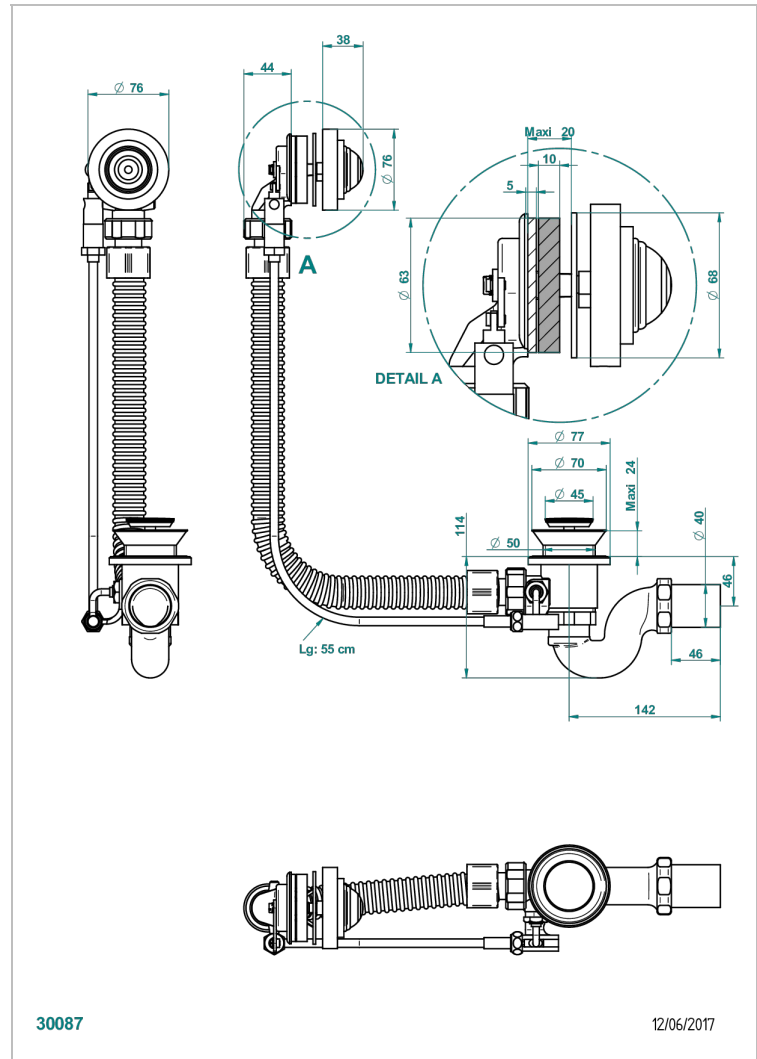

ITHAQUE GOLD DECOR

A7A-300

Complete bath pop-up waste -cable lg 55 cm

THG[®]
PARIS

CHARACTERISTIC

- Ithaque Gold decor
- Complete bath pop-up waste -cable lg 55 cm

AVAILABLE FINITIONS

Blush PVD - H62
Brass color PVD - H49
Brown bronze color PVD - F33
Gold color PVD - H52
Graphite PVD - H64
Matt Umber PVD - H67