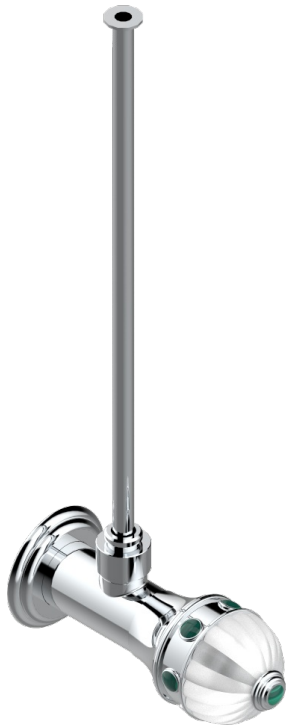

# CHEVERNY MALACHITE

A1S-181/S

1/2" stylised adjustable stop cock with 30 cm tube

## CHARACTERISTIC

- Cheverny Malachite
- 1/2" stylised adjustable stop cock with 30 cm tube

## AVAILABLE FINITIONS

Antique nickel - H28  
Black ceram - D30  
Blush PVD - H62  
Brass color PVD - H49  
Brown bronze color PVD - F33  
Gold color PVD - H52

Graphite PVD - H64  
Matt Umber PVD - H67  
Matt blush PVD - H60  
Matt brass color PVD - H50  
Matt brown bronze color PVD - F34  
Matt chrome - C02

Matt gold - F07  
Matt gold color PVD - H53  
Matt graphite PVD - H65  
Matt nickel (color finish) - C01  
Matt nickel color PVD - H56  
Nickel color PVD - H55

Polished chrome (color finish) - A02  
Polished chrome / Polished gold (color finish) - G02  
Polished gold (color finish) - F01  
Polished nickel - B01  
Soft gold - F30  
Soft matt gold - F31  
Umber PVD - H66