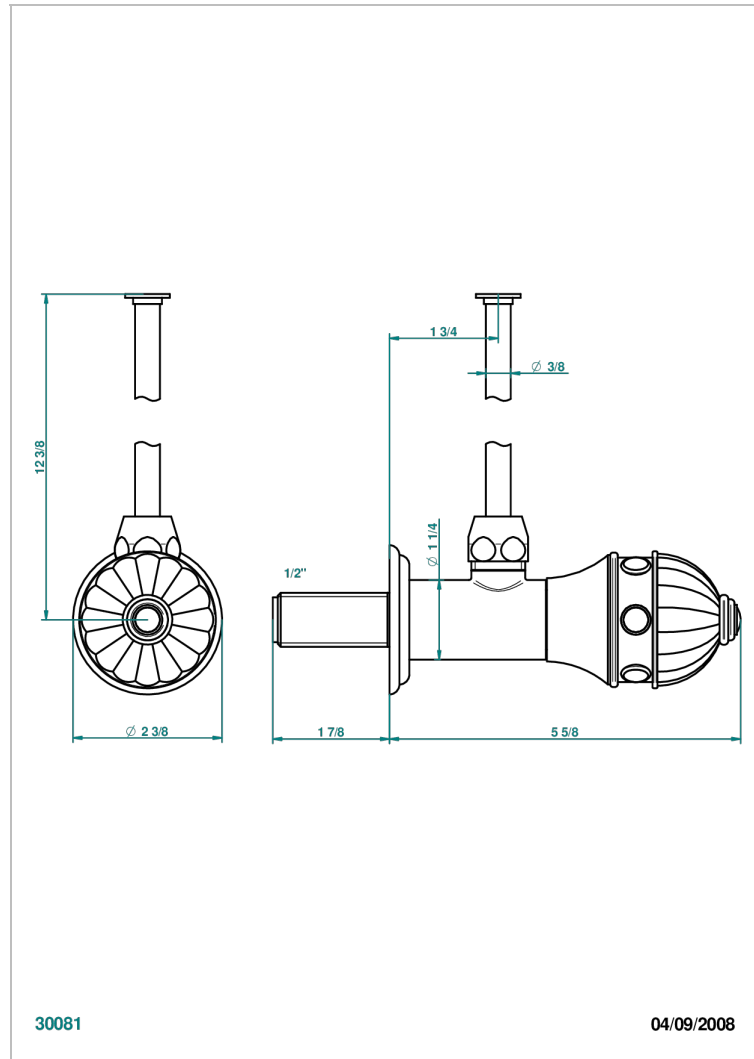

# CHEVERNY MALACHITE

A1S-181/S

1/2" stylised adjustable stop cock with 30 cm tube

## CHARACTERISTIC

- Cheverny Malachite
- 1/2" stylised adjustable stop cock with 30 cm tube