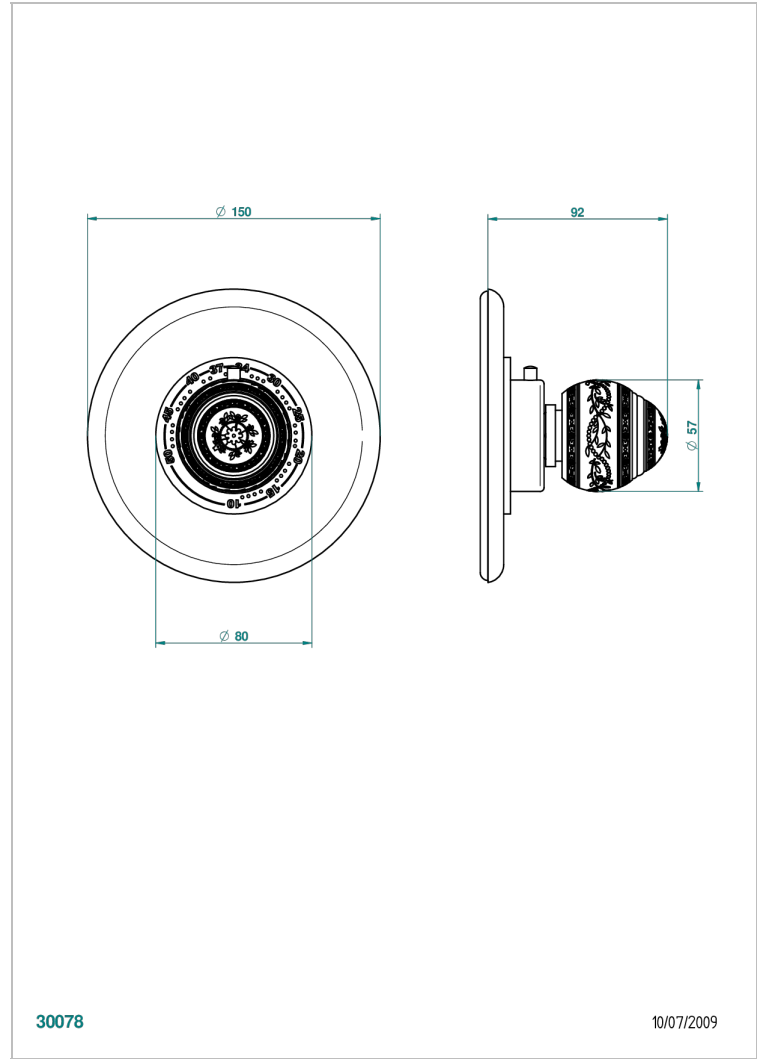

MARQUISE GOLD DECOR

A7F-15EN16EM

Trim plate and handle for eurotherm valve 8200/us & 8300/us

CHARACTERISTIC

- Marquise Gold decor
- Trim plate and handle for eurotherm valve 8200/us & 8300/us

AVAILABLE FINITIONS