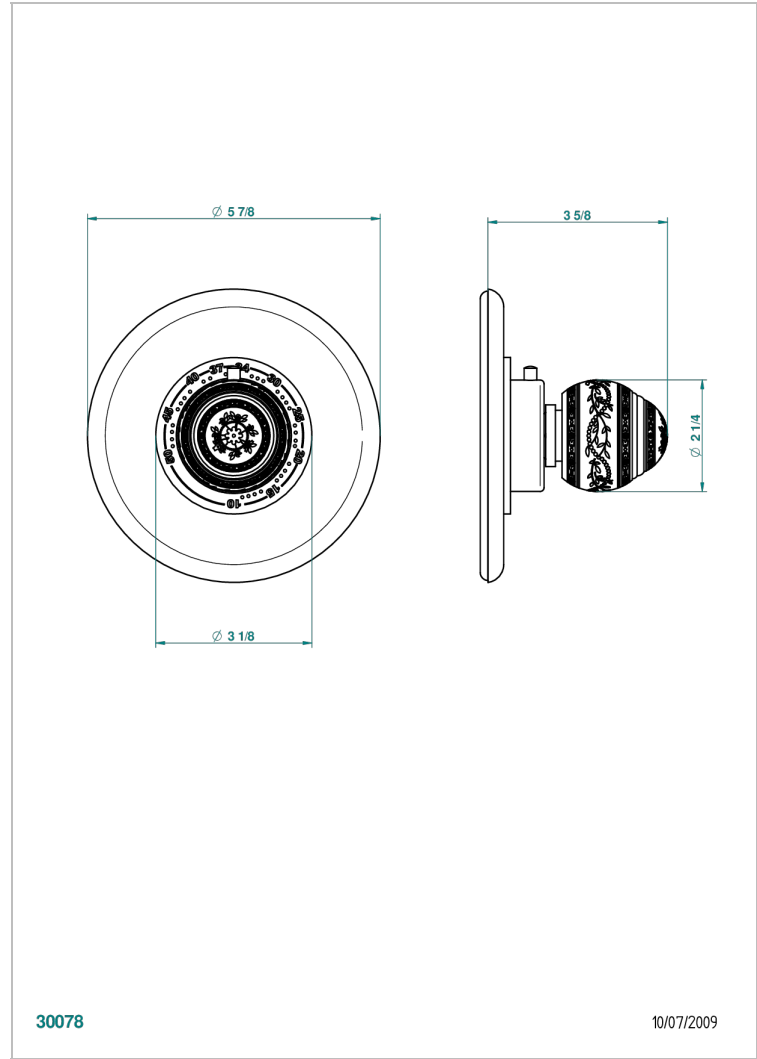

MARQUISE GOLD DECOR

A7F-15EN16EM

Trim plate and handle for eurotherm valve 8200/us & 8300/us

CHARACTERISTIC

- Marquise Gold decor
- Trim plate and handle for eurotherm valve 8200/us & 8300/us

AVAILABLE FINITIONS