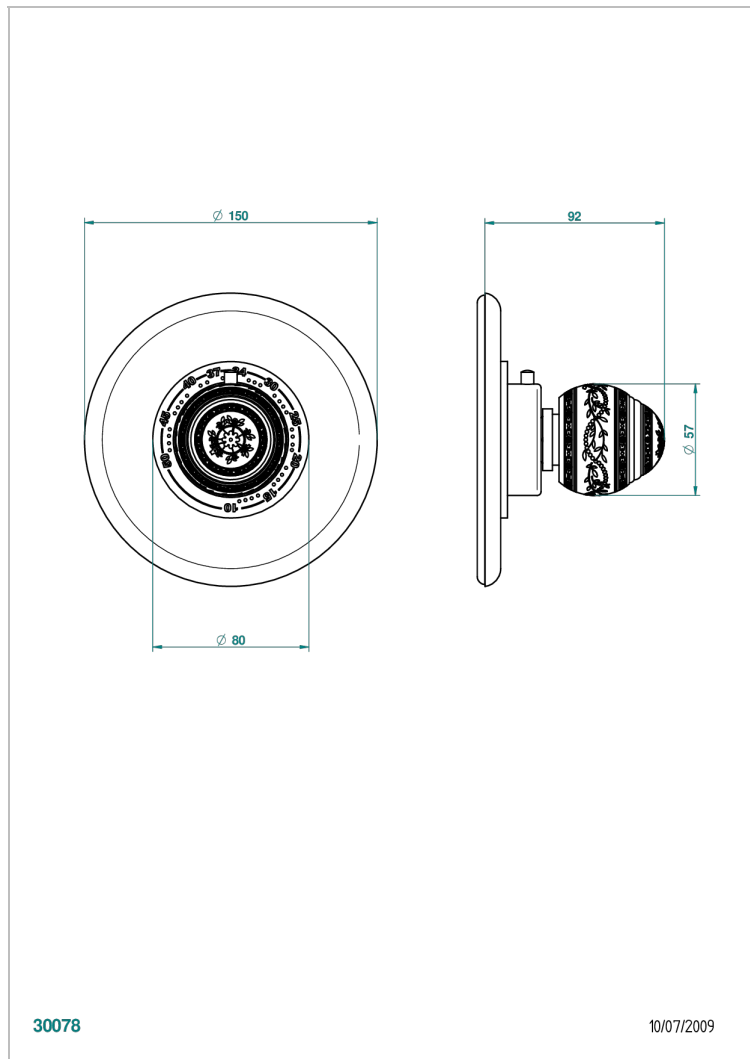

MARQUISE GOLD DECOR

A7F-15EN16EM

Trim for Eurotherm thermostat n° 8105N, 8200N, 8300

THG[®]
PARIS

CHARACTERISTIC

- Marquise Gold decor
- Trim for Eurotherm thermostat n° 8105N, 8200N, 8300

RELATED SKU'S

- Ref. G00-8105N 1/2" Eurotherm thermostat, 40 l/min with wax cartridge
- Ref. G00-8200N 3/4" Eurotherm thermostat, 80 l/min

AVAILABLE FINITIONS

Antique nickel - H28
Black ceram - D30
Blush PVD - H62
Brass color PVD - H49
Brown bronze color PVD - F33
Gold color PVD - H52

Graphite PVD - H64
Lacquered light bronze - D01
Matt Umber PVD - H67
Matt blush PVD - H60
Matt brass color PVD - H50
Matt brown bronze color PVD - F34