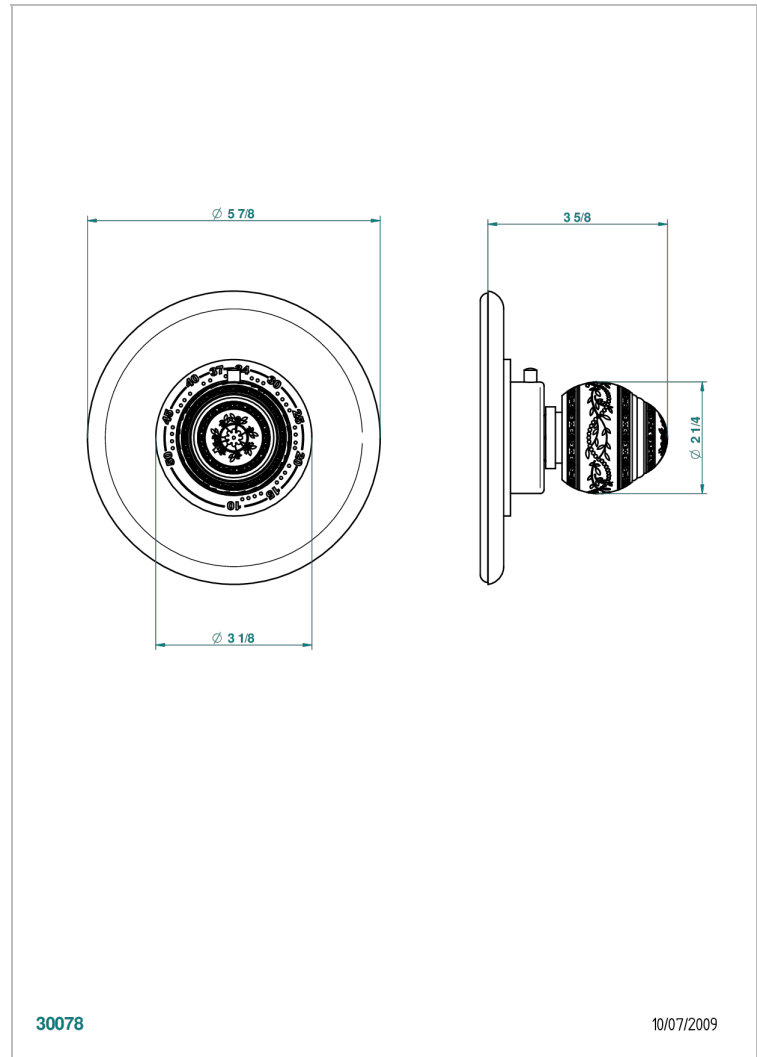

# MARQUISE GOLD DECOR

A7F-15EN16EM

Trim for Eurotherm thermostat n° 8105N, 8200N, 8300

THG<sup>®</sup>  
PARIS

## CHARACTERISTIC

- Marquise Gold decor
- Trim for Eurotherm thermostat n° 8105N, 8200N, 8300

## RELATED SKU'S

- Ref. G00-8105N 1/2" Eurotherm thermostat, 40 l/min with wax cartridge
- Ref. G00-8200N 3/4" Eurotherm thermostat, 80 l/min