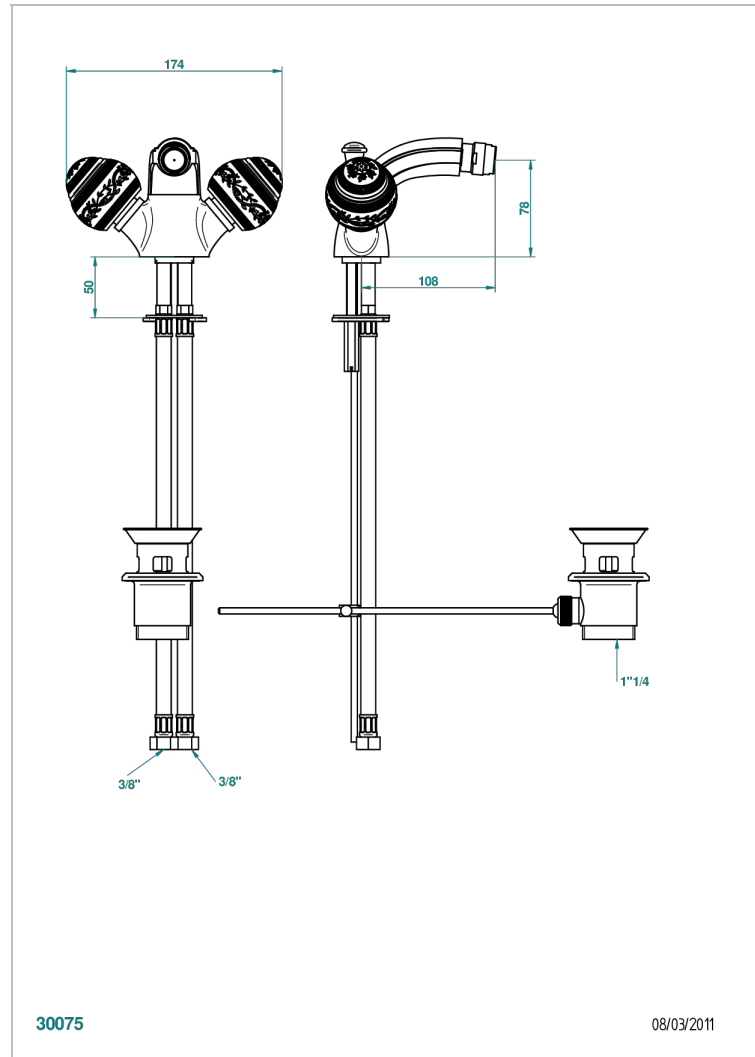

MARQUISE GOLD DECOR

A7F-3202

1-hole bidet mixer with swivel jet handshower with waste

CHARACTERISTIC

- ACS : 17ACCLY613
- NF : NF EN 200 - IA - Chrome

STANDARDS

TECHNICAL SPECS

- Recommandé : 3 bars (max. 5 bars) - Advised : 43,5 psi (max. 72 psi)
- 15 l/min à 3 bars (4 gpm at 43.5 psi)