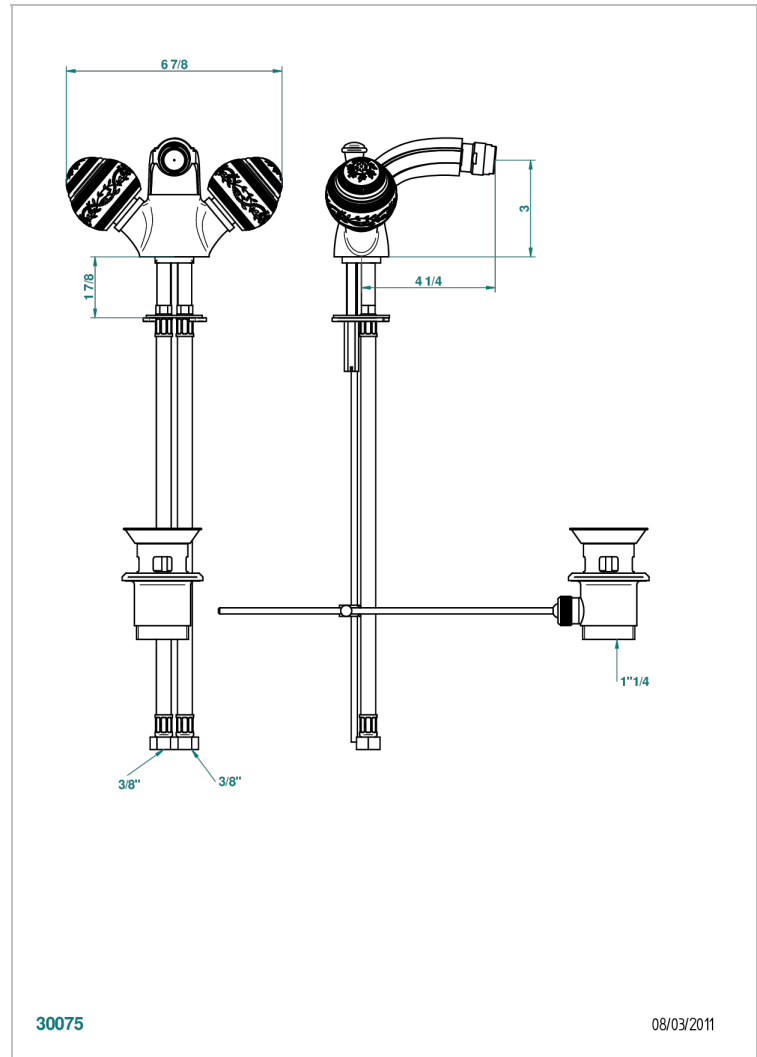

# MARQUISE GOLD DECOR

A7F-3202

1-hole bidet mixer with swivel jet handshower with waste

THG<sup>®</sup>  
PARIS

## CHARACTERISTIC

- ACS : 17ACCLY613
- NF : NF EN 200 - IA - Chrome