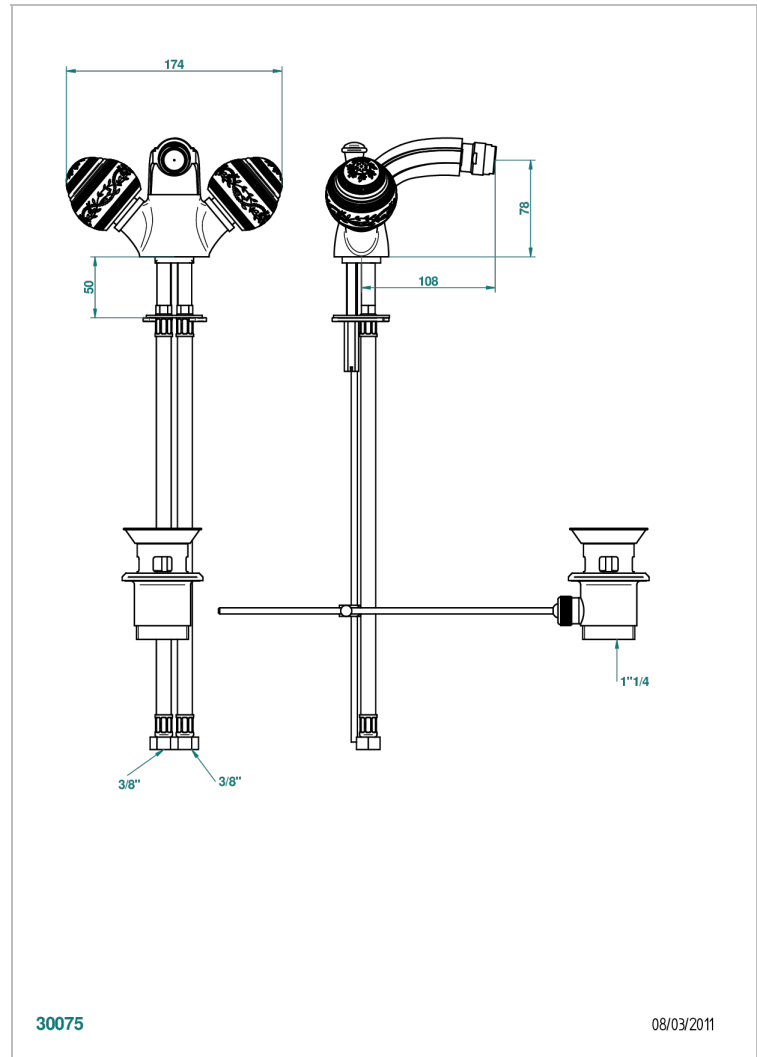

# MARQUISE GOLD DECOR

A7F-3202

1-hole bidet mixer with swivel jet handshower with waste

THG<sup>®</sup>  
PARIS

## CHARACTERISTIC

- ACS : 17ACCLY613
- NF : NF EN 200 - IA - Chrome