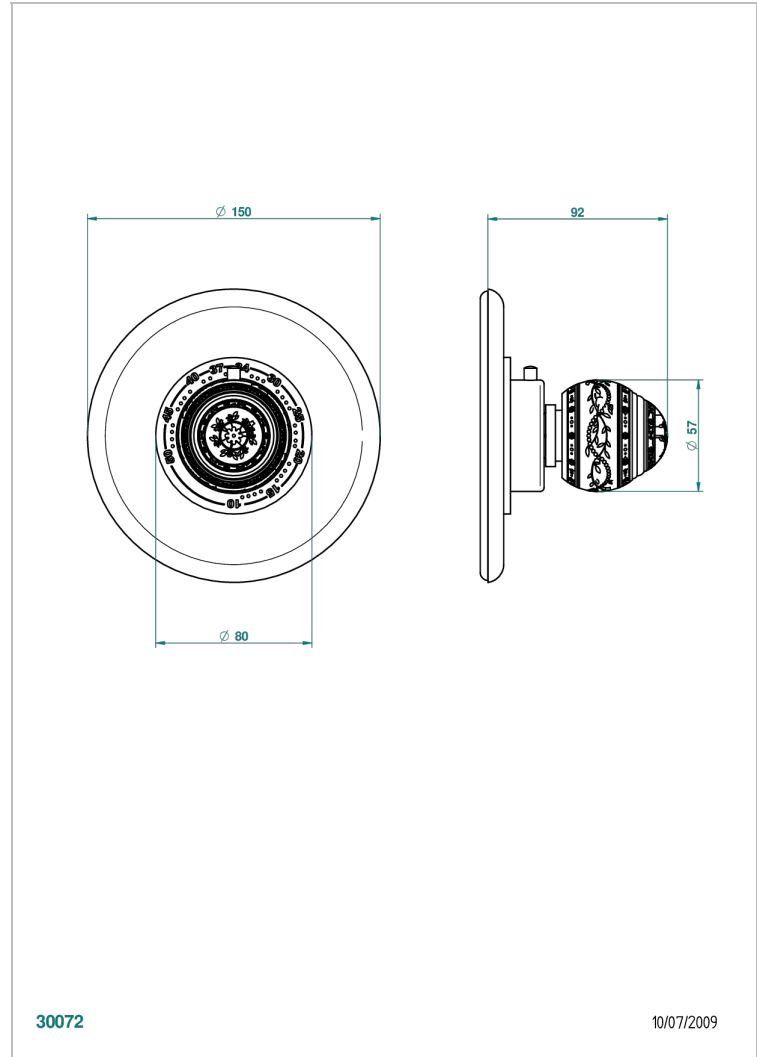

MARQUISE PLATINUM DECOR

A7G-15EN16EM

Trim plate and handle for eurotherm valve 8200/us & 8300/us

THG[®]
PARIS

CHARACTERISTIC

- Marquise platinum decor
- Trim plate and handle for eurotherm valve 8200/us & 8300/us