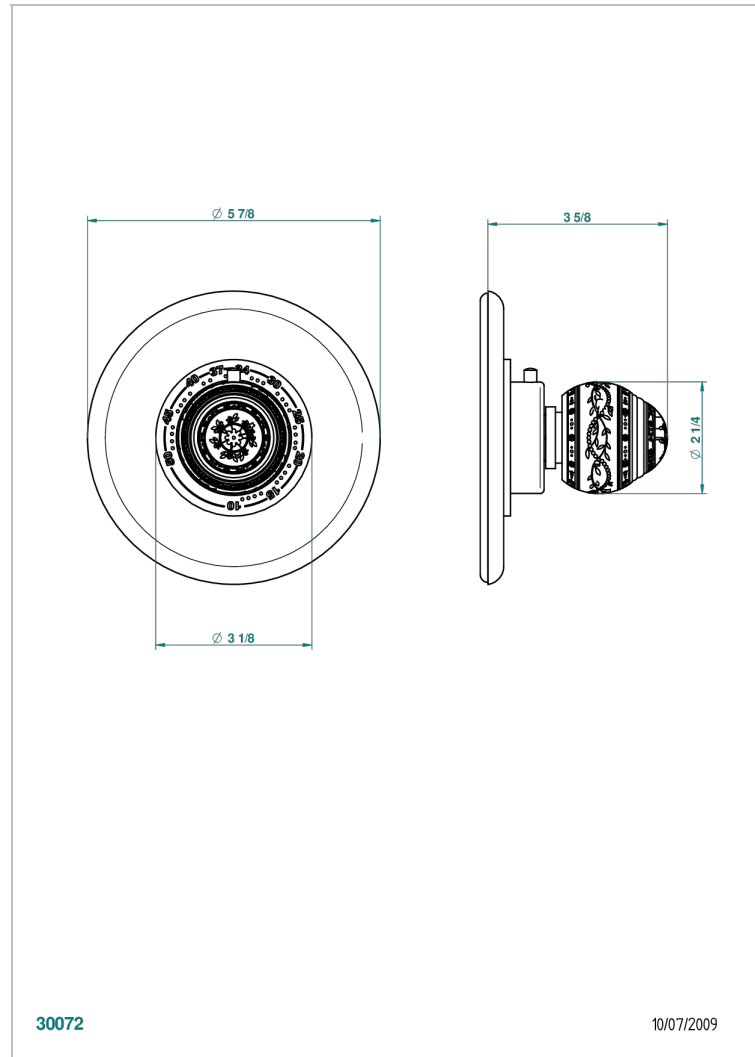

MARQUISE PLATINUM DECOR

A7G-15EN16EM

Trim plate and handle for eurotherm valve 8200/us & 8300/us

CHARACTERISTIC

- Marquise platinum decor
- Trim plate and handle for eurotherm valve 8200/us & 8300/us

AVAILABLE FINITIONS