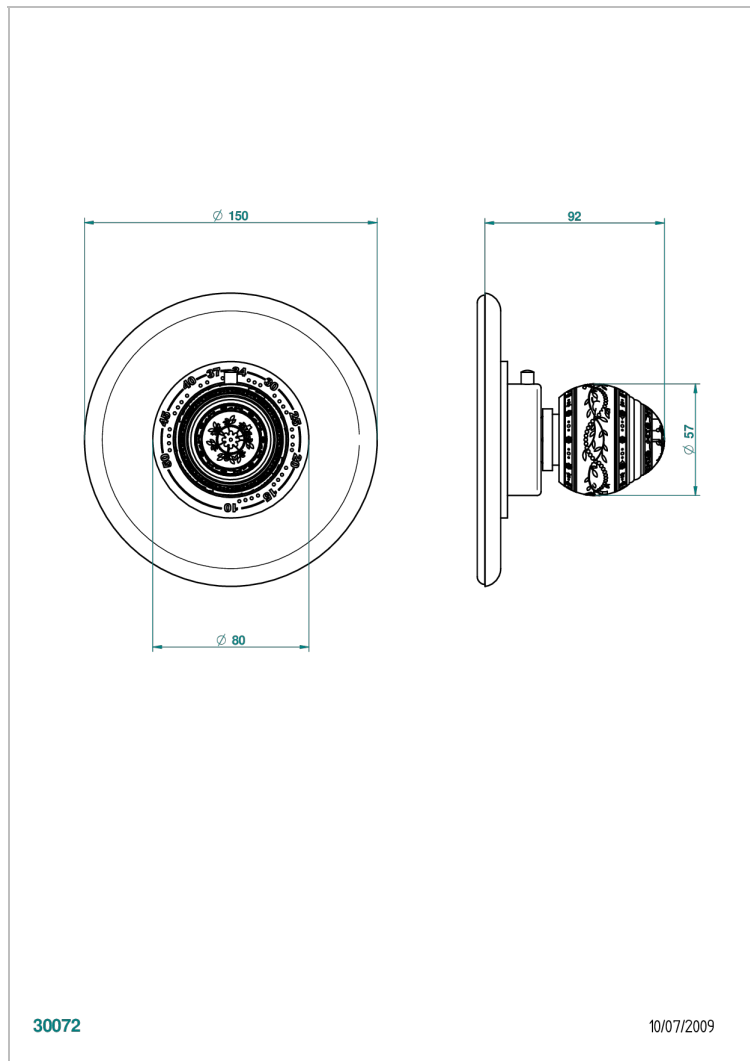

# MARQUISE PLATINUM DECOR

A7G-15EN16EM

Trim for Eurotherm thermostat n° 8105N, 8200N, 8300

THG<sup>®</sup>  
PARIS

## CHARACTERISTIC

- Marquise platinum decor
- Trim for Eurotherm thermostat n° 8105N, 8200N, 8300

## RELATED SKU'S

- Ref. G00-8105N 1/2" Eurotherm thermostat, 40 l/min with wax cartridge
- Ref. G00-8200N 3/4" Eurotherm thermostat, 80 l/min