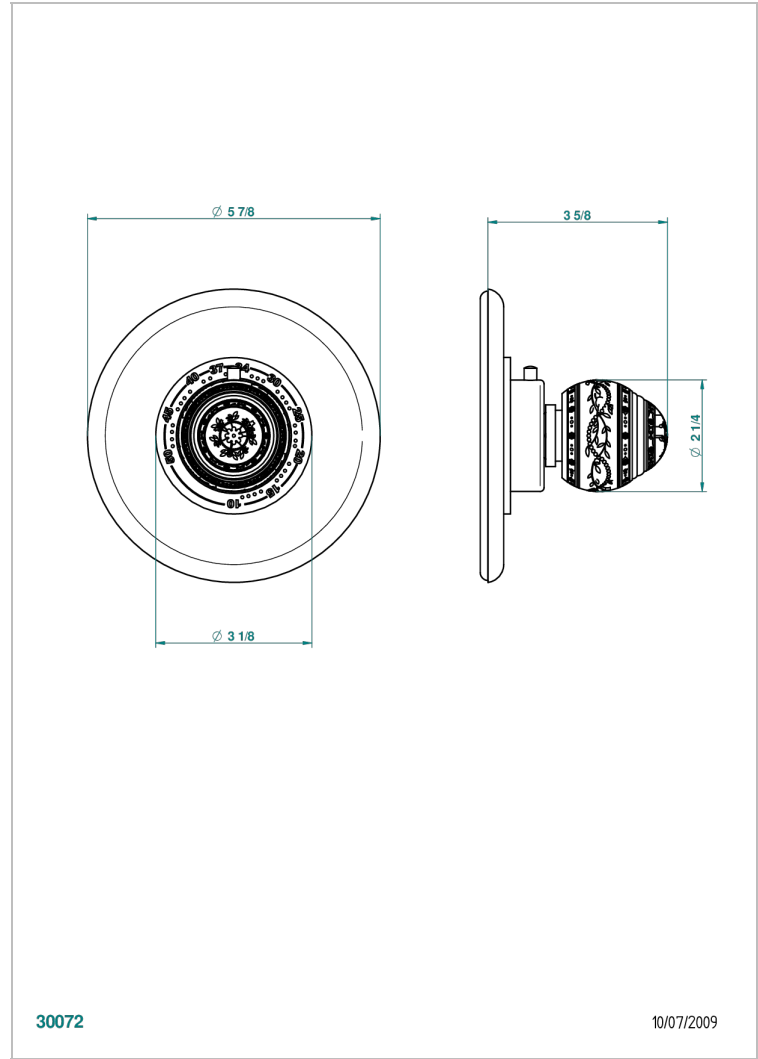

MARQUISE PLATINUM DECOR

A7G-15EN16EM

Trim for Eurotherm thermostat n° 8105N, 8200N, 8300

THG[®]
PARIS

CHARACTERISTIC

- Marquise platinum decor
- Trim for Eurotherm thermostat n° 8105N, 8200N, 8300

RELATED SKU'S

- Ref. G00-8105N 1/2" Eurotherm thermostat, 40 l/min with wax cartridge
- Ref. G00-8200N 3/4" Eurotherm thermostat, 80 l/min

AVAILABLE FINITIONS

Antique nickel - H28
Black ceram - D30
Blush PVD - H62
Brass color PVD - H49
Brown bronze color PVD - F33
Gold color PVD - H52