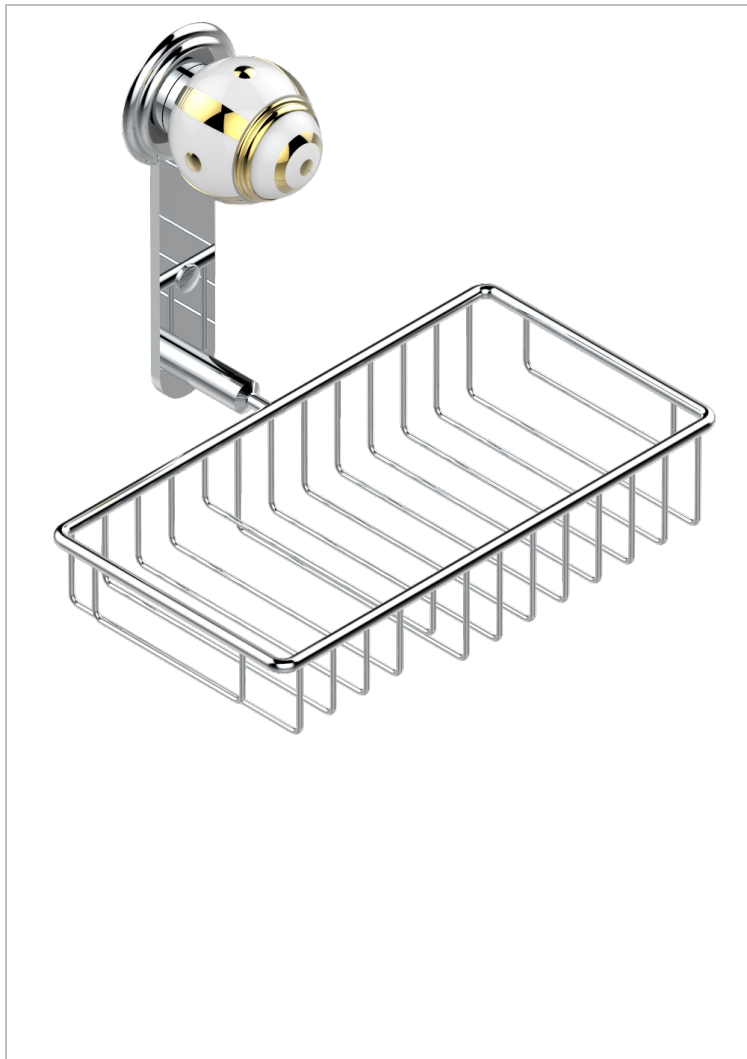

ITHAQUE GOLD DECOR

A7A-2620

Soap and sponge holder, wall mounted

CHARACTERISTIC

- Ithaque Gold decor
- Soap and sponge holder, wall mounted

AVAILABLE FINITIONS

Black ceram - D30
Blush PVD - H62
Brass color PVD - H49
Brown bronze color PVD - F33
Chrome polished - A02
Chrome polished / gold polished - G02

Copper antique matt, coated - H07
Gold color PVD - H52
Gold mat - F07
Gold polished - F01
Graphite PVD - H64
Light coated bronze - D01

Matt Umber PVD - H67
Matt blush PVD - H60
Matt brass color PVD - H50
Matt brown bronze color PVD - F34
Matt chrome (American satin) - C02
Matt gold color PVD - H53

Matt graphite PVD - H65
Matt nickel (American satin) - C01
Matt nickel color PVD - H56
Nickel antique / Sovereign - H28
Nickel color PVD - H55
Nickel polished - B01

Soft gold - F30
Soft matt gold - F31
Umber PVD - H66