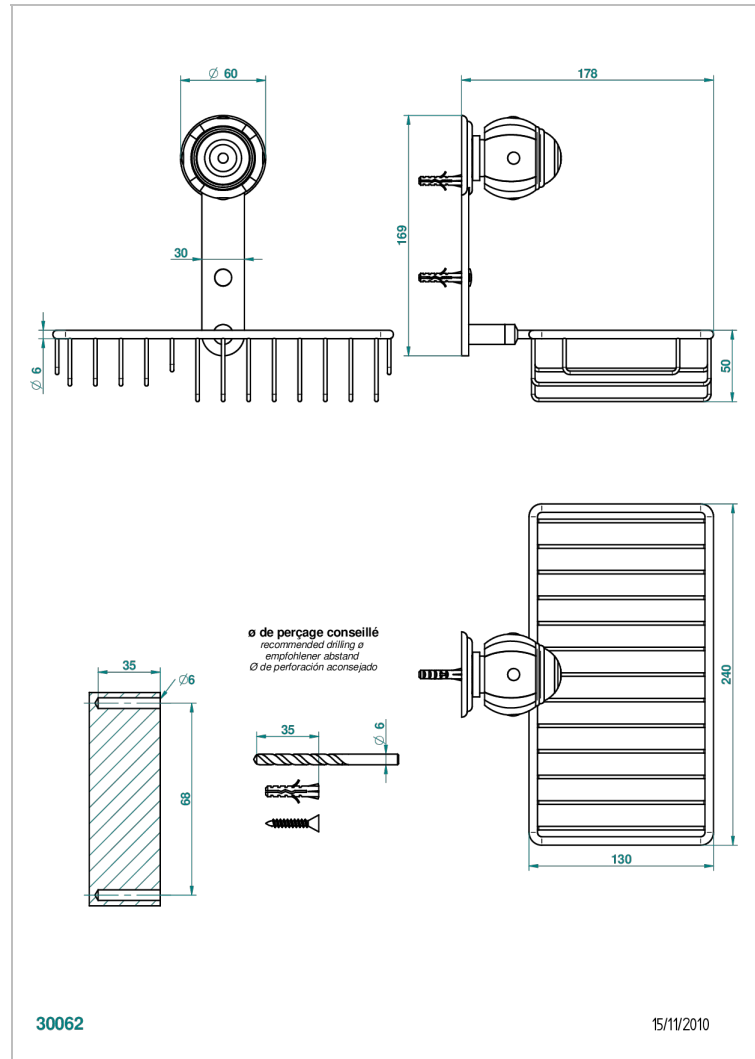

ITHAQUE GOLD DECOR

A7A-2620

Soap and sponge holder, wall mounted

CHARACTERISTIC

- Ithaque Gold decor
- Soap and sponge holder, wall mounted

AVAILABLE FINITIONS

Black ceram - D30
Blush PVD - H62
Brass color PVD - H49
Brown bronze color PVD - F33
Chrome polished - A02
Chrome polished / gold polished - G02