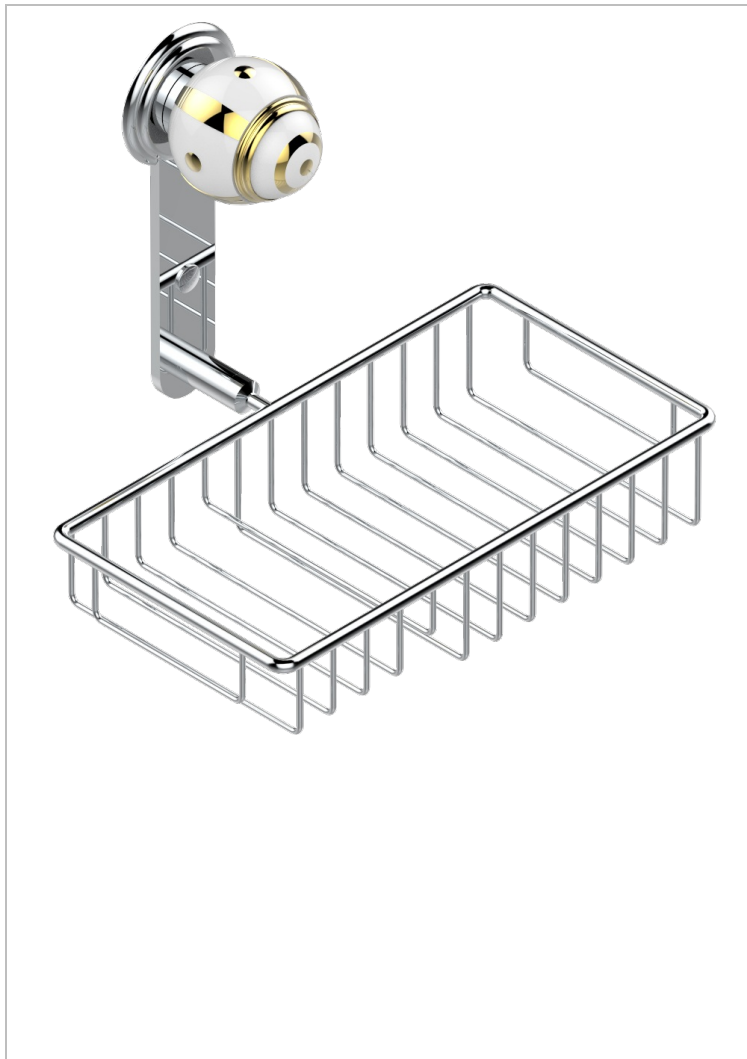

ITHAQUE GOLD DECOR

A7A-2620

Soap and sponge holder, wall mounted

CHARACTERISTIC

- Ithaque Gold decor
- Soap and sponge holder, wall mounted

AVAILABLE FINITIONS

Black ceram - D30
 Blush PVD - H62
 Brass color PVD - H49
 Brown bronze color PVD - F33
 Chrome polished - A02
 Chrome polished / gold polished - G02

Copper antique matt, coated - H07
 Gold color PVD - H52
 Gold mat - F07
 Gold polished - F01
 Graphite PVD - H64
 Light coated bronze - D01

Matt Umber PVD - H67
 Matt blush PVD - H60
 Matt brass color PVD - H50
 Matt brown bronze color PVD - F34
 Matt chrome (American satin) - C02
 Matt gold color PVD - H53

Matt graphite PVD - H65
 Matt nickel (American satin) - C01
 Matt nickel color PVD - H56
 Nickel antique / Sovereign - H28
 Nickel color PVD - H55
 Nickel polished - B01

Soft gold - F30
 Soft matt gold - F31
 Umber PVD - H66