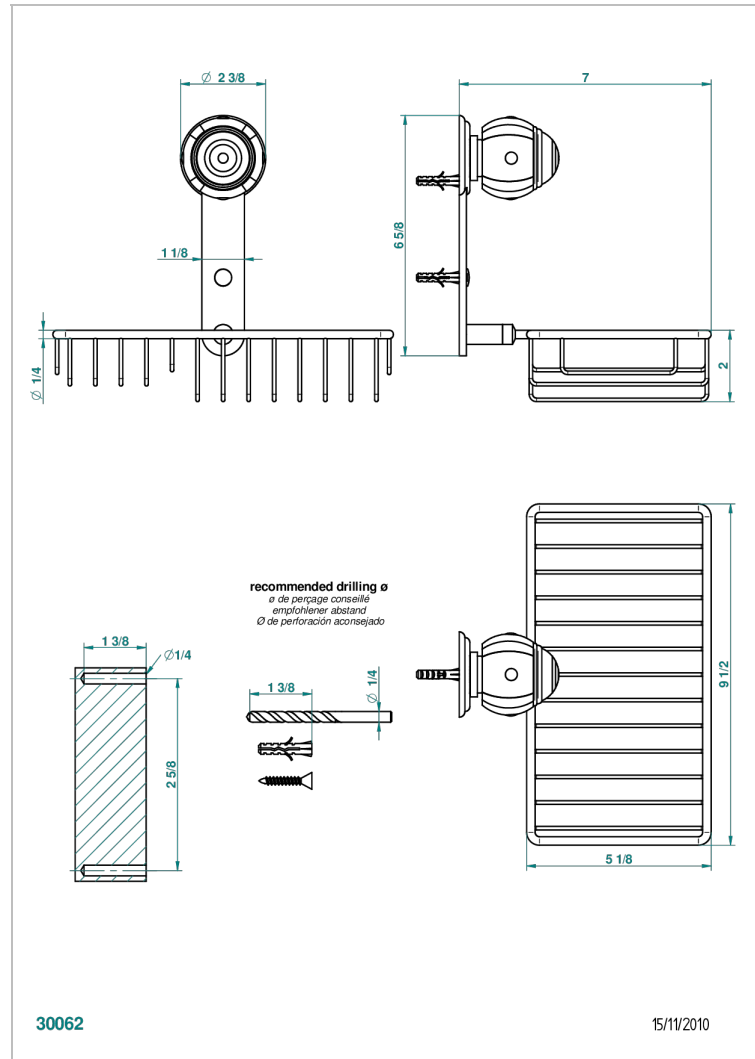

ITHAQUE GOLD DECOR

A7A-2620

Soap and sponge holder, wall mounted

CHARACTERISTIC

- Ithaque Gold decor
- Soap and sponge holder, wall mounted

AVAILABLE FINITIONS

Black ceram - D30
 Blush PVD - H62
 Brass color PVD - H49
 Brown bronze color PVD - F33
 Chrome polished - A02
 Chrome polished / gold polished - G02