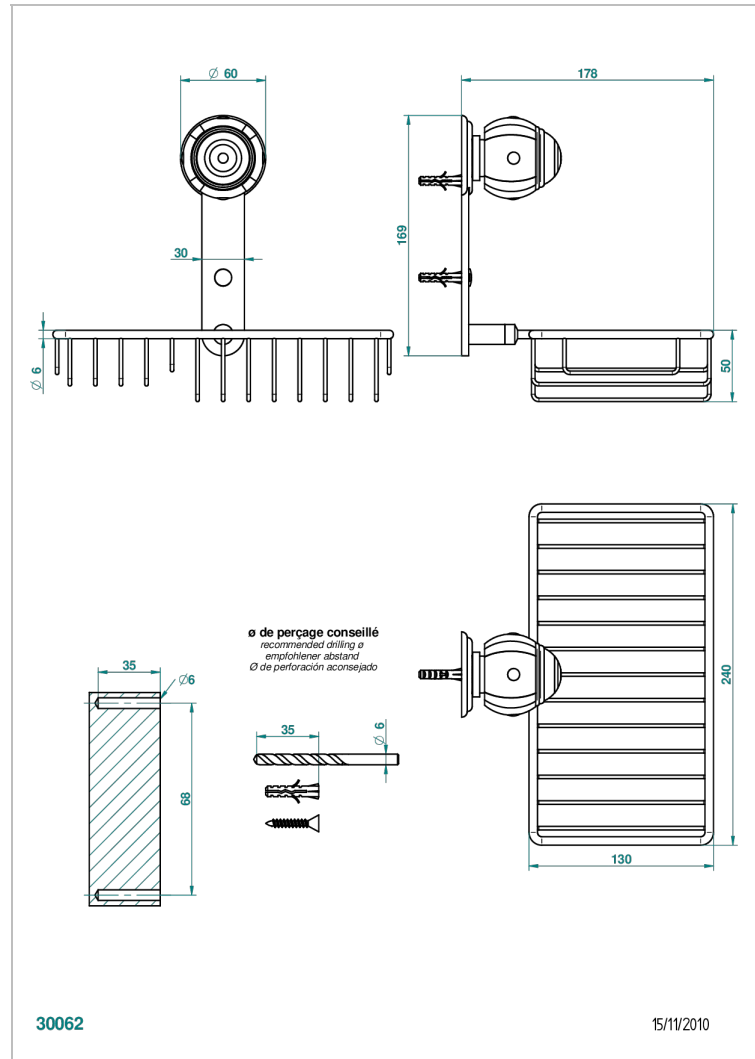

ITHAQUE GOLD DECOR

A7A-2620

Combined soap and sponge holder with flange, 240 x 130 mm

CHARACTERISTIC

- Ithaque Gold decor
- Combined soap and sponge holder with flange, 240 x 130 mm

AVAILABLE FINITIONS

Antique nickel - H28
Black ceram - D30
Blush PVD - H62
Brass color PVD - H49
Brown bronze color PVD - F33
Gold color PVD - H52