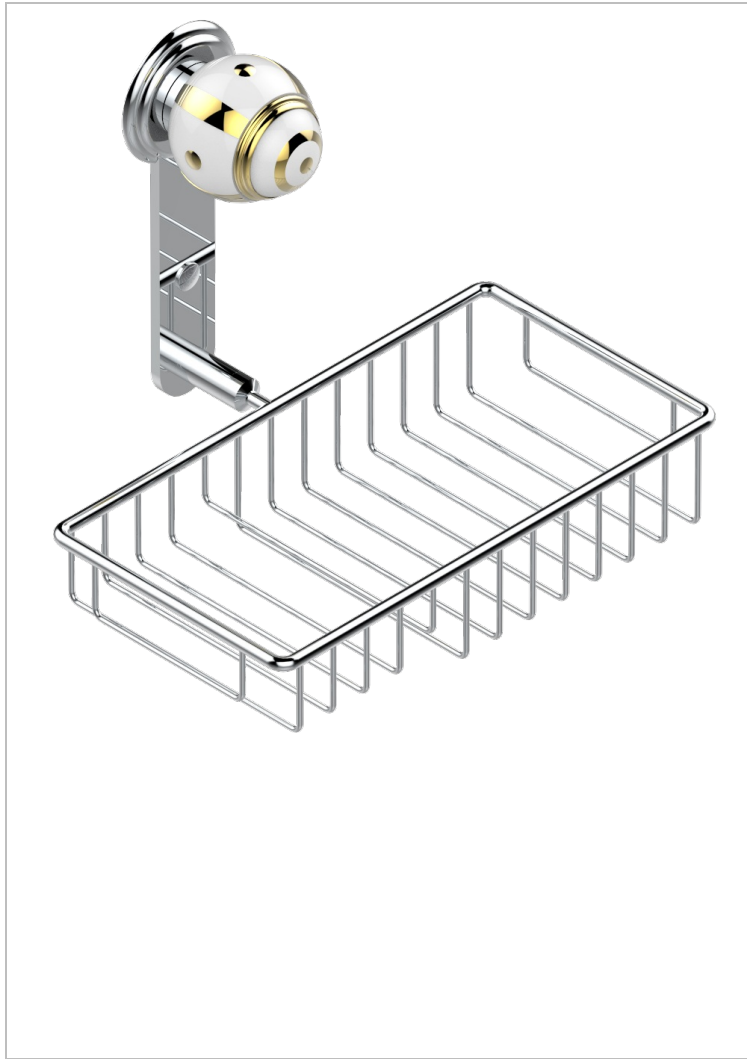

ITHAQUE GOLD DECOR

A7A-2620

Combined soap and sponge holder with flange, 240 x 130 mm

CHARACTERISTIC

- Ithaque Gold decor
- Combined soap and sponge holder with flange, 240 x 130 mm

AVAILABLE FINITIONS

Antique nickel - H28
Black ceram - D30
Blush PVD - H62
Brass color PVD - H49
Brown bronze color PVD - F33
Gold color PVD - H52

Graphite PVD - H64
Lacquered light bronze - D01
Matt Umber PVD - H67
Matt blush PVD - H60
Matt brass color PVD - H50
Matt brown bronze color PVD - F34

Matt chrome - C02
Matt gold - F07
Matt gold color PVD - H53
Matt graphite PVD - H65
Matt nickel (color finish) - C01
Matt nickel color PVD - H56

Nickel color PVD - H55
Polished chrome (color finish) - A02
Polished chrome / Polished gold (color finish) - G02
Polished gold (color finish) - F01
Polished nickel - B01
Soft gold - F30

Soft matt gold - F31
Umber PVD - H66
Varnished matt antique red copper (color finish) - H07