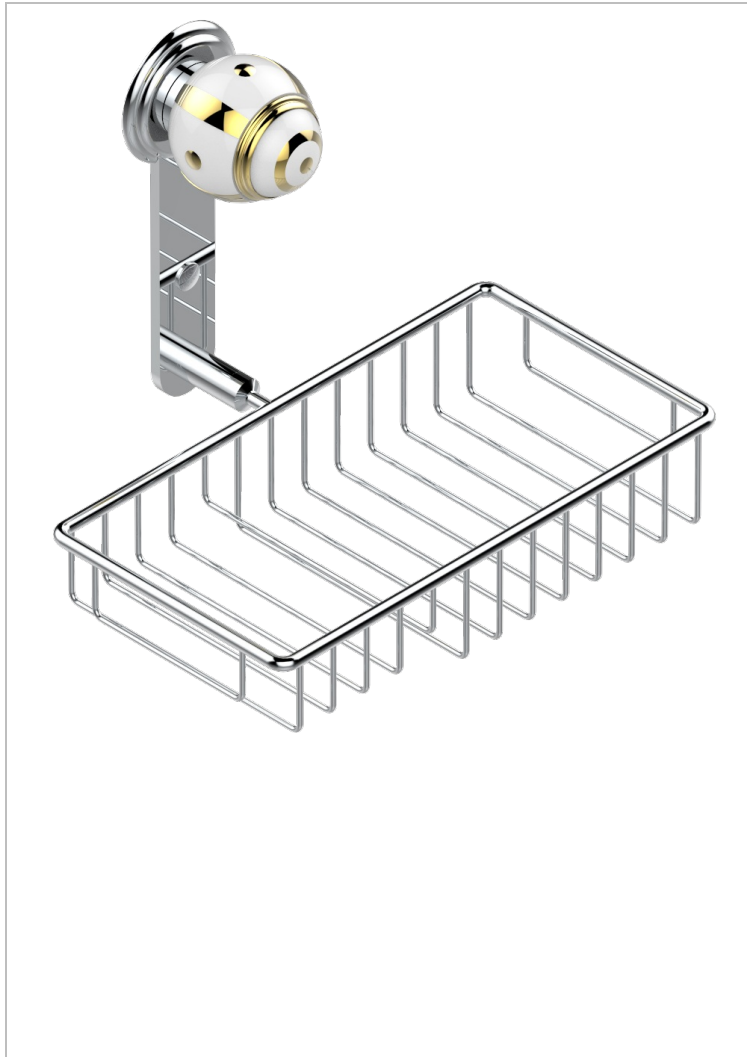

ITHAQUE GOLD DECOR

A7A-2620

Combined soap and sponge holder with flange, 240 x 130 mm

CHARACTERISTIC

- Ithaque Gold decor
- Combined soap and sponge holder with flange, 240 x 130 mm

AVAILABLE FINITIONS

Antique nickel - H28
 Black ceram - D30
 Blush PVD - H62
 Brass color PVD - H49
 Brown bronze color PVD - F33
 Gold color PVD - H52

Graphite PVD - H64
 Lacquered light bronze - D01
 Matt Umber PVD - H67
 Matt blush PVD - H60
 Matt brass color PVD - H50
 Matt brown bronze color PVD - F34

Matt chrome - C02
 Matt gold - F07
 Matt gold color PVD - H53
 Matt graphite PVD - H65
 Matt nickel (color finish) - C01
 Matt nickel color PVD - H56

Nickel color PVD - H55
 Polished chrome (color finish) - A02
 Polished chrome / Polished gold (color finish) - G02
 Polished gold (color finish) - F01
 Polished nickel - B01
 Soft gold - F30

Soft matt gold - F31
 Umber PVD - H66
 Varnished matt antique red copper (color finish) - H07