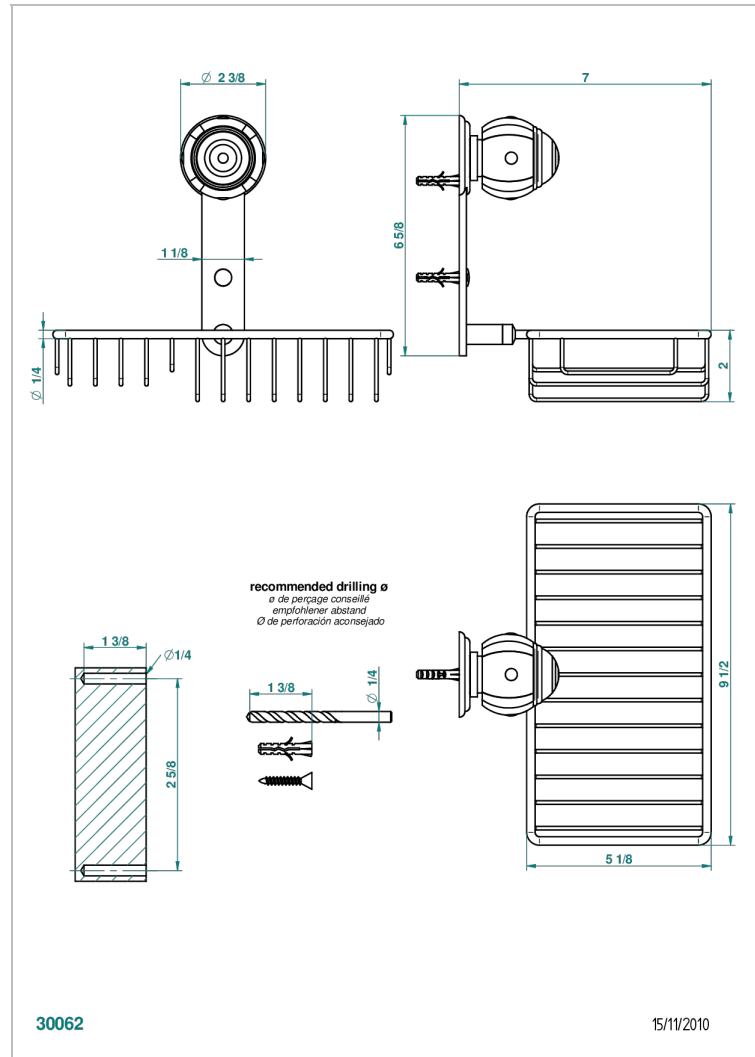

ITHAQUE GOLD DECOR

A7A-2620

Combined soap and sponge holder with flange, 240 x 130 mm

CHARACTERISTIC

- Ithaque Gold decor
- Combined soap and sponge holder with flange, 240 x 130 mm

AVAILABLE FINITIONS

Antique nickel - H28
 Black ceram - D30
 Blush PVD - H62
 Brass color PVD - H49
 Brown bronze color PVD - F33
 Gold color PVD - H52