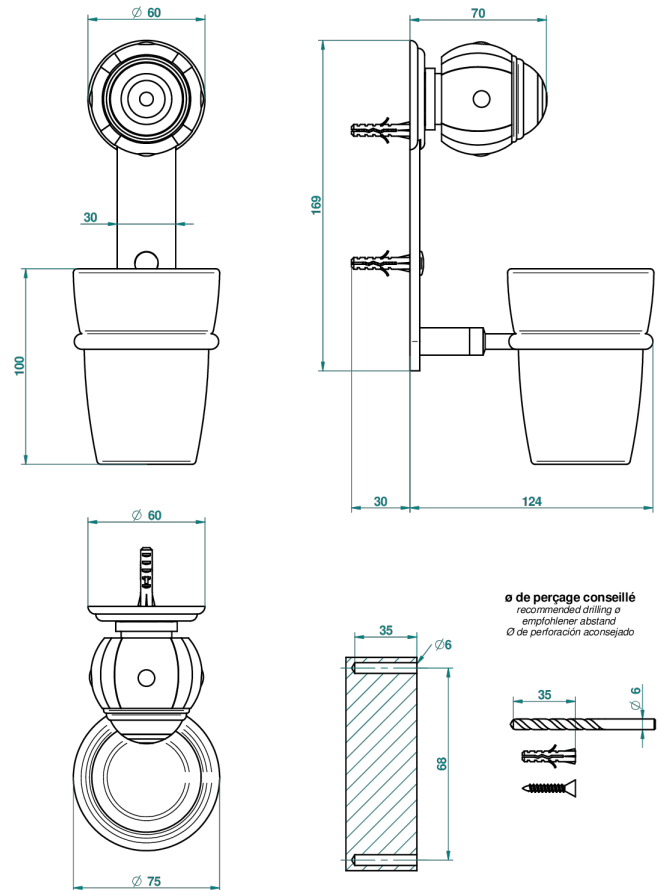

ITHAQUE GOLD DECOR

A7A-536

Wall mounted glass tumbler and holder

30061

08/08/2012

CHARACTERISTIC

- Ithaque Gold decor
- Wall mounted glass tumbler and holder

AVAILABLE FINITIONS