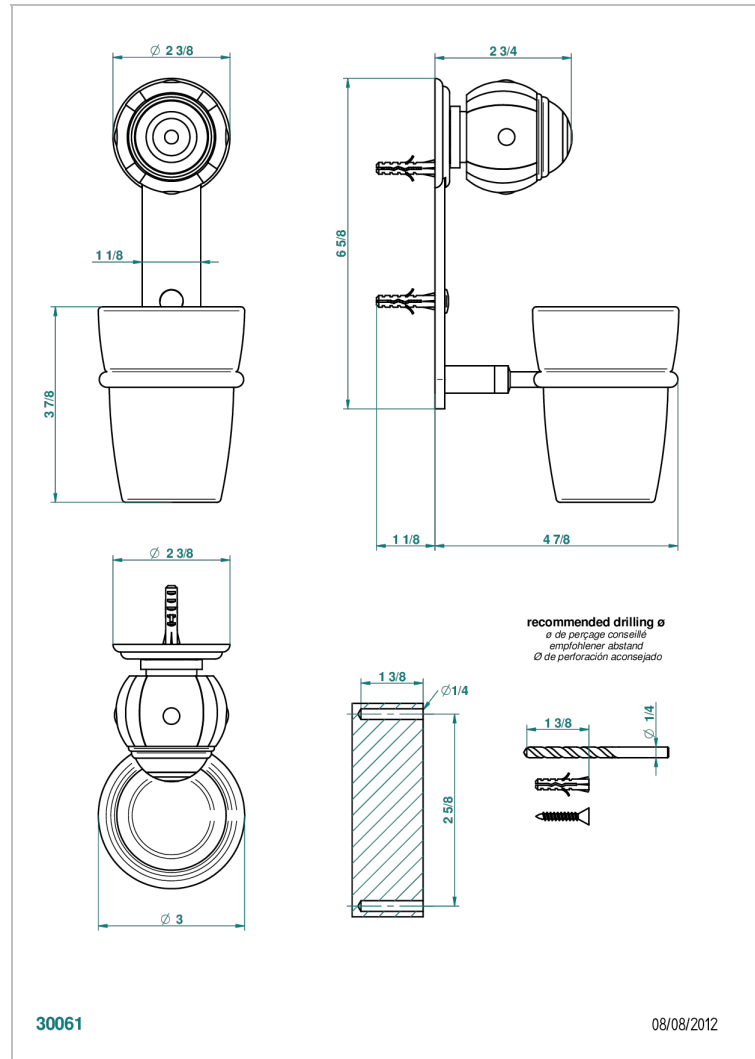

ITHAQUE GOLD DECOR

A7A-536

Wall mounted glass tumbler and holder

CHARACTERISTIC

- Ithaque Gold decor
- Wall mounted glass tumbler and holder

AVAILABLE FINITIONS

Antique nickel - H28
 Black ceram - D30
 Blush PVD - H62
 Brass color PVD - H49
 Brown bronze color PVD - F33
 Gold color PVD - H52