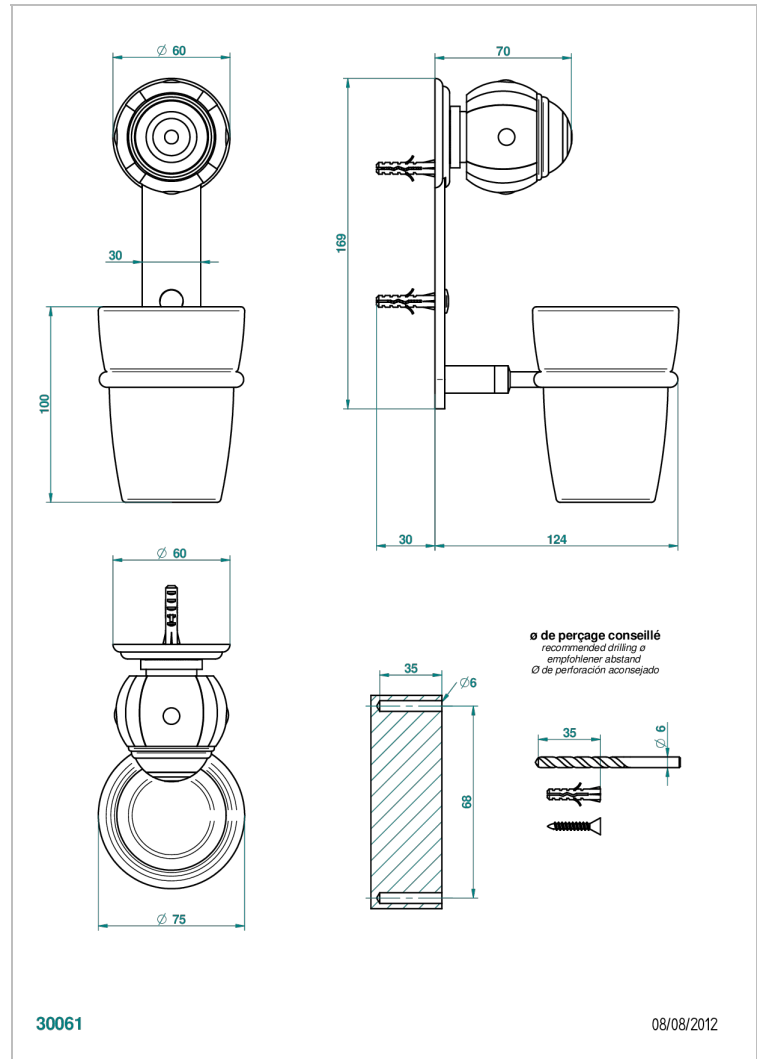

ITHAQUE GOLD DECOR

A7A-536

Wall mounted glass tumbler and holder

CHARACTERISTIC

- Ithaque Gold decor
- Wall mounted glass tumbler and holder

AVAILABLE FINITIONS

Antique nickel - H28
Black ceram - D30
Blush PVD - H62
Brass color PVD - H49
Brown bronze color PVD - F33
Gold color PVD - H52

Nickel color PVD - H55
Polished chrome (color finish) - A02
Polished chrome / Polished gold (color finish) - G02
Polished gold (color finish) - F01
Polished nickel - B01
Soft gold - F30

Soft matt gold - F31
Umber PVD - H66
Varnished matt antique red copper (color finish) - H07