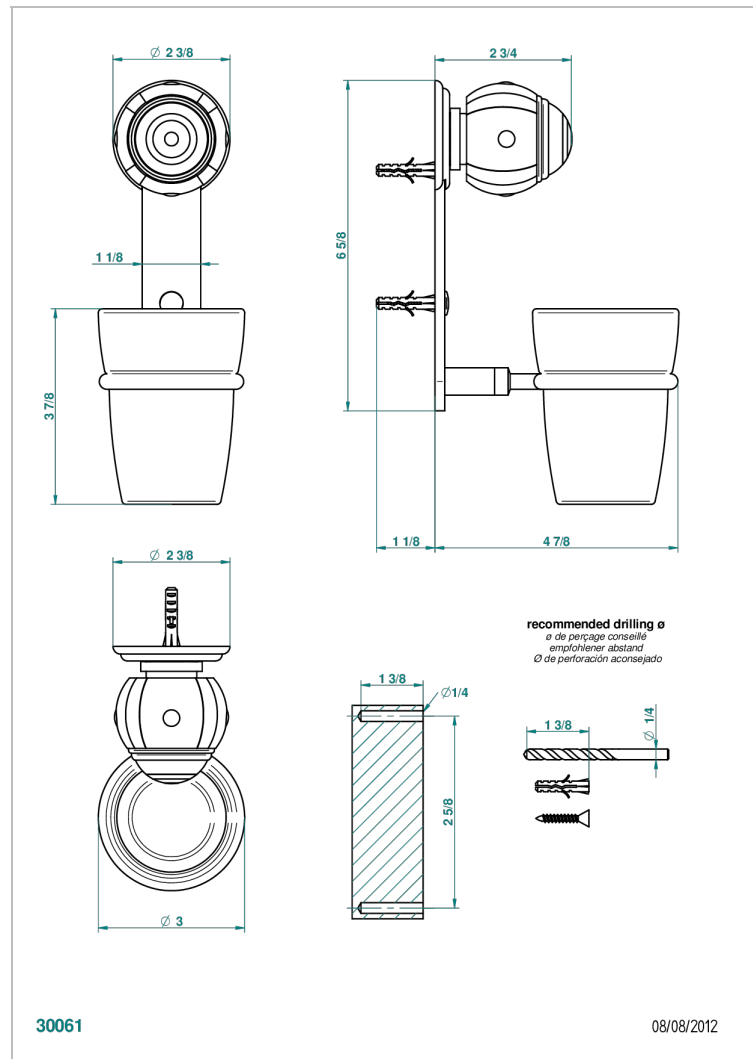

ITHAQUE GOLD DECOR

A7A-536

Wall mounted glass tumbler and holder

CHARACTERISTIC

- Ithaque Gold decor
- Wall mounted glass tumbler and holder

AVAILABLE FINITIONS

Antique nickel - H28
 Black ceram - D30
 Blush PVD - H62
 Brass color PVD - H49
 Brown bronze color PVD - F33
 Gold color PVD - H52