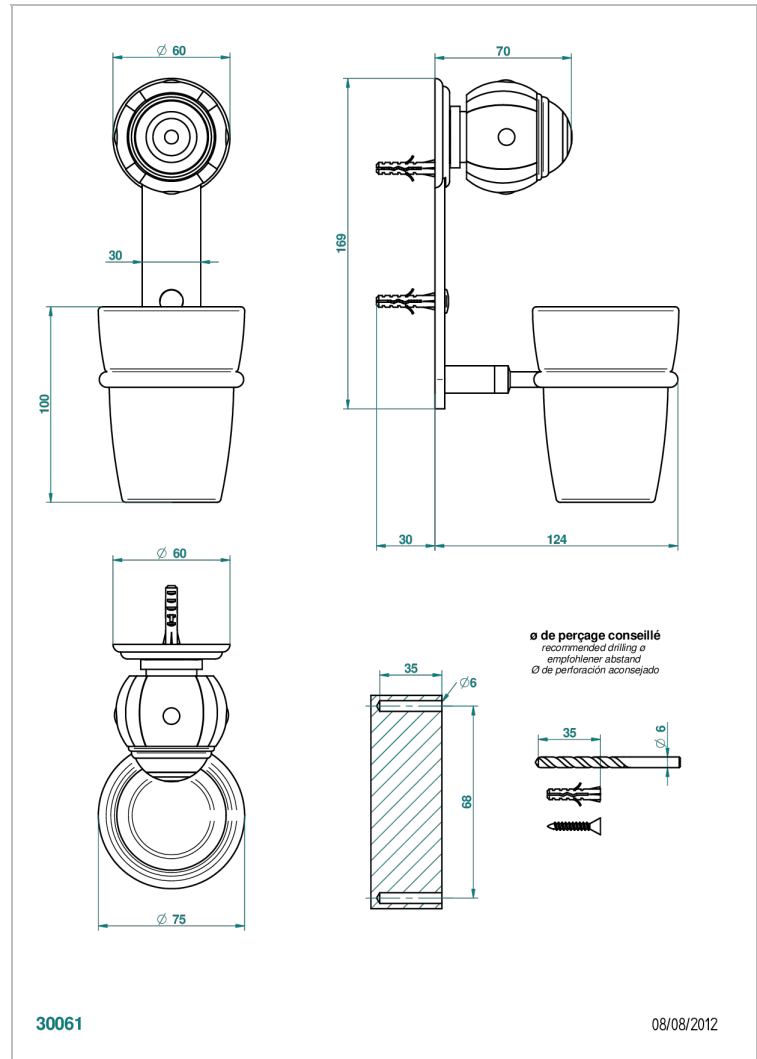

# ITHAQUE GOLD DECOR

A7A-536

Wall mounted glass tumbler and holder

## CHARACTERISTIC

- Ithaque Gold decor
- Wall mounted glass tumbler and holder