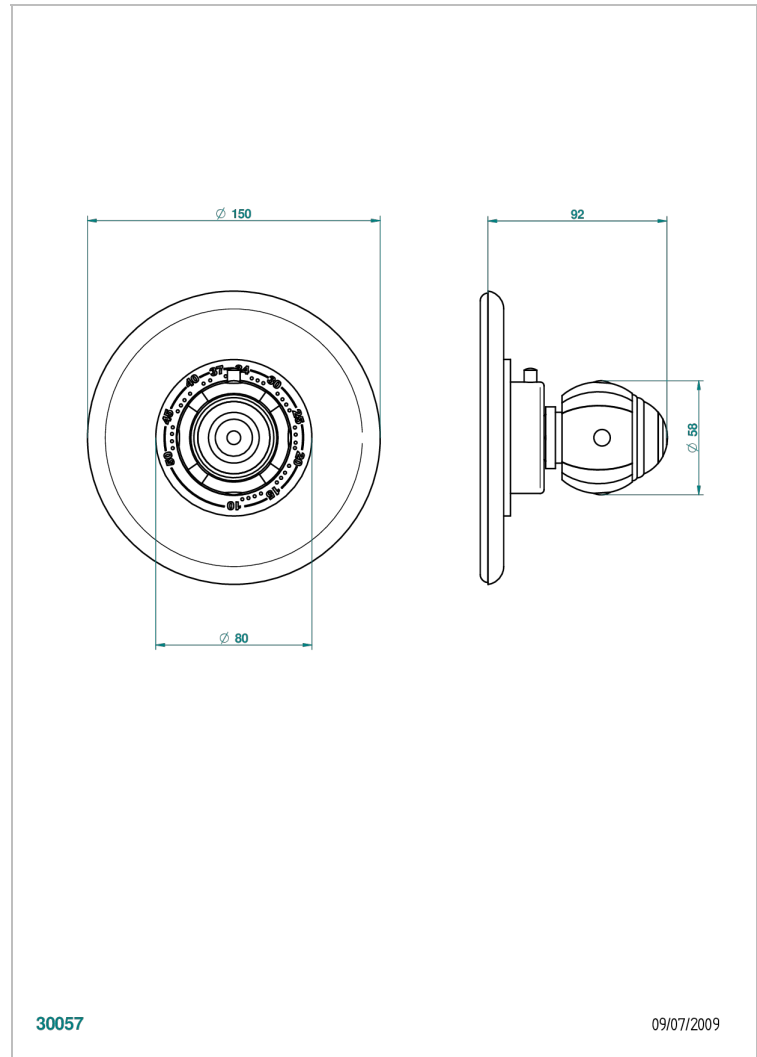

ITHAQUE GOLD DECOR

A7A-15EN16EM

Trim plate and handle for eurotherm valve 8200/us & 8300/us

THG
PARIS

CHARACTERISTIC

- Ithaque Gold decor
- Trim plate and handle for eurotherm valve 8200/us & 8300/us

AVAILABLE FINITIONS