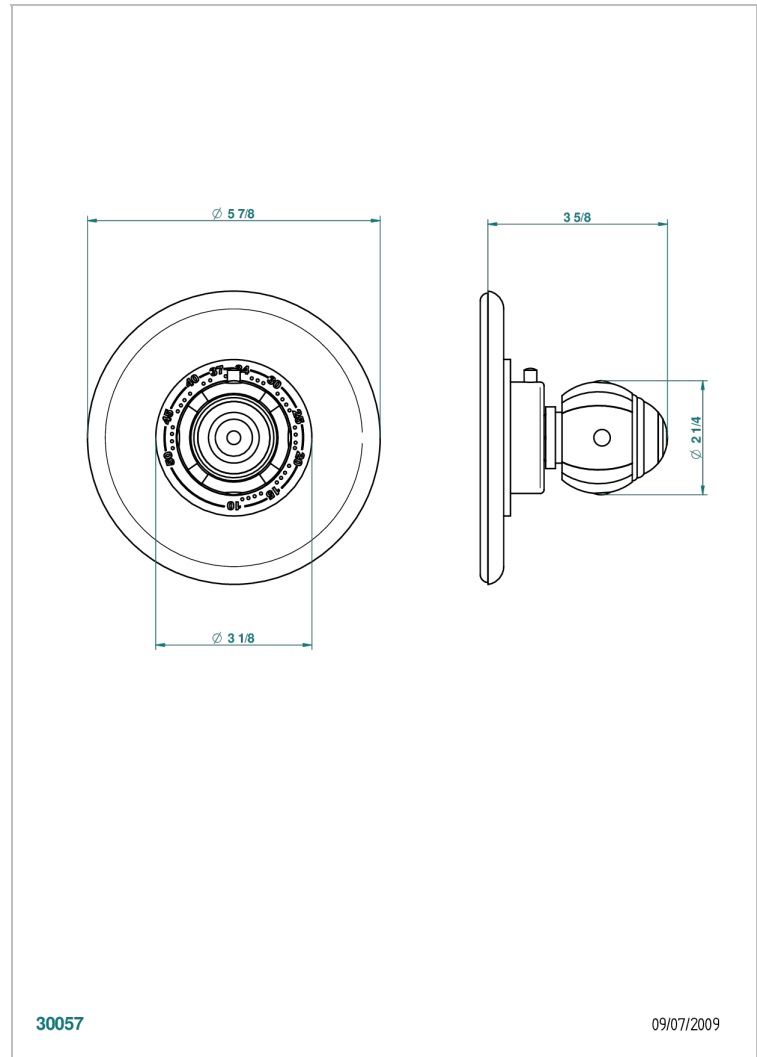

ITHAQUE GOLD DECOR

A7A-15EN16EM

Trim plate and handle for eurotherm valve 8200/us & 8300/us

THG[®]
PARIS

CHARACTERISTIC

- Ithaque Gold decor
- Trim plate and handle for eurotherm valve 8200/us & 8300/us

AVAILABLE FINITIONS