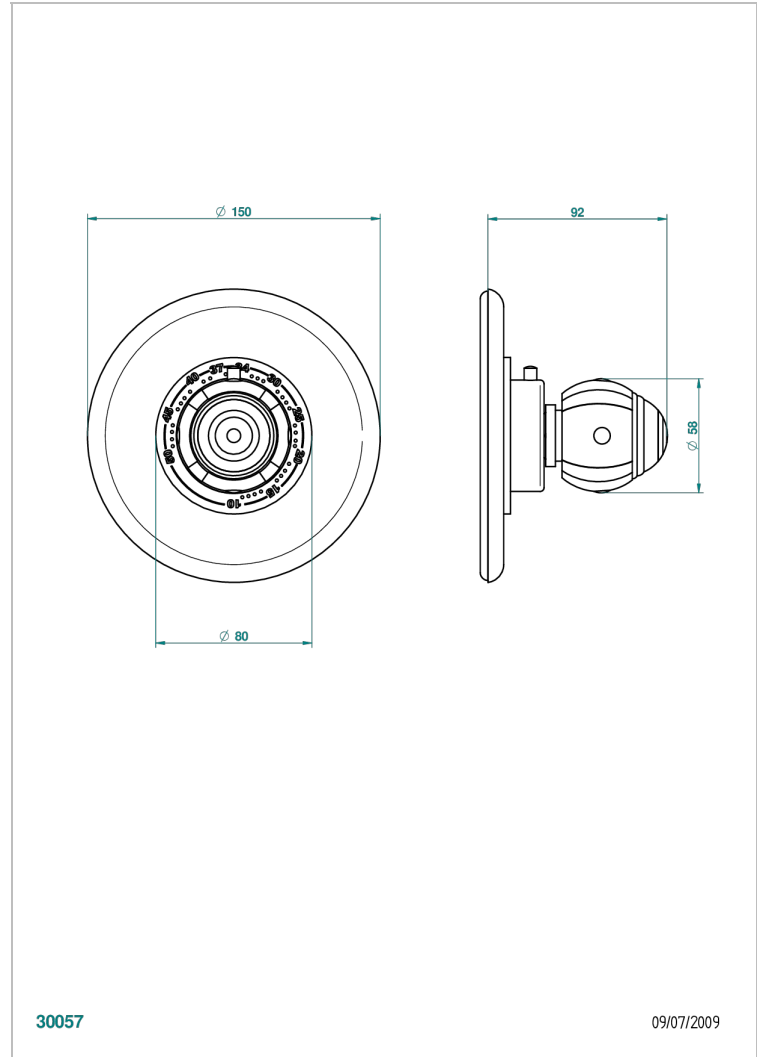

ITHAQUE GOLD DECOR

A7A-15EN16EM

Trim for Eurotherm thermostat n° 8105N, 8200N, 8300

THG[®]
PARIS

CHARACTERISTIC

- Ithaque Gold decor
- Trim for Eurotherm thermostat n° 8105N, 8200N, 8300

RELATED SKU'S

- Ref. G00-8105N 1/2" Eurotherm thermostat, 40 l/min with wax cartridge
- Ref. G00-8200N 3/4" Eurotherm thermostat, 80 l/min