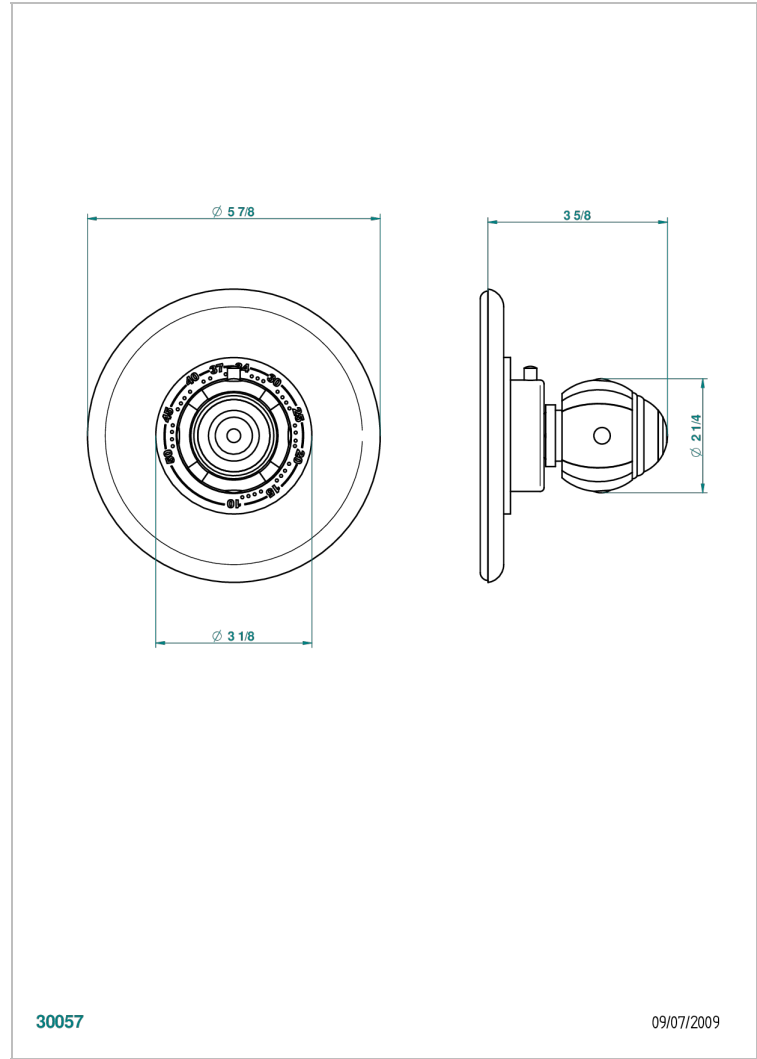

ITHAQUE GOLD DECOR

A7A-15EN16EM

Trim for Eurotherm thermostat n° 8105N, 8200N, 8300

THG[®]
PARIS

CHARACTERISTIC

- Ithaque Gold decor
- Trim for Eurotherm thermostat n° 8105N, 8200N, 8300

RELATED SKU'S

- Ref. G00-8105N 1/2" Eurotherm thermostat, 40 l/min with wax cartridge
- Ref. G00-8200N 3/4" Eurotherm thermostat, 80 l/min