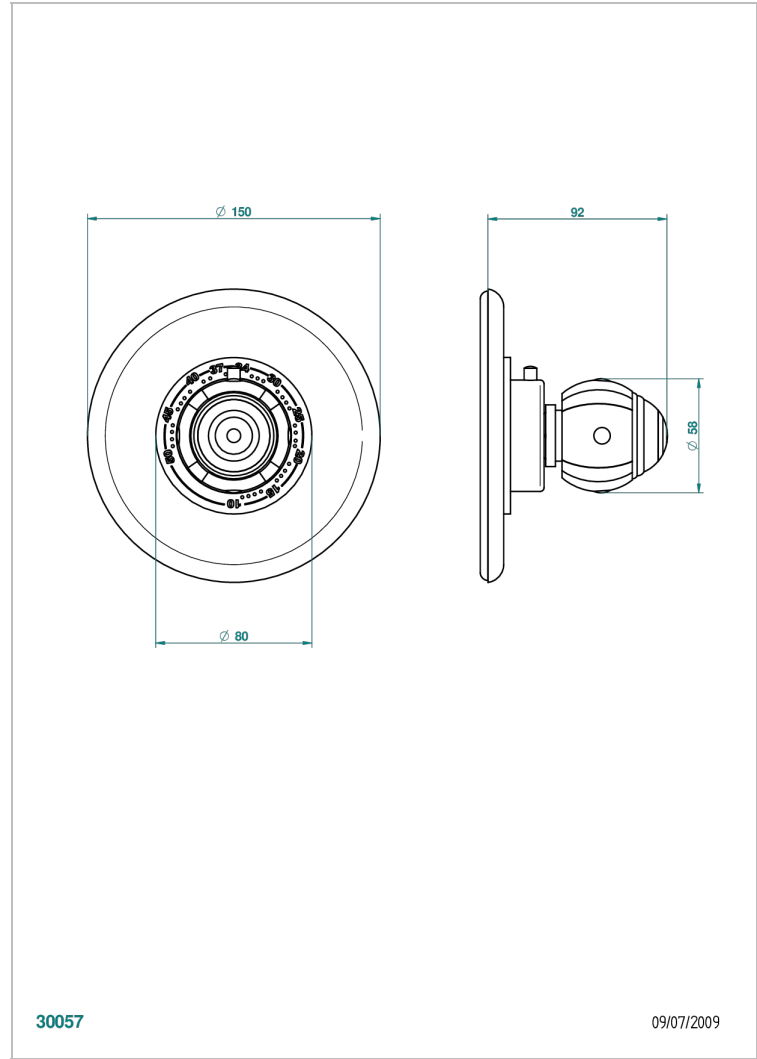

ITHAQUE GOLD DECOR

A7A-15EN16EM

Trim for Eurotherm thermostat n° 8105N, 8200N, 8300

THG[®]
PARIS

CHARACTERISTIC

- Ithaque Gold decor
- Trim for Eurotherm thermostat n° 8105N, 8200N, 8300

RELATED SKU'S

- Ref. G00-8105N 1/2" Eurotherm thermostat, 40 l/min with wax cartridge
- Ref. G00-8200N 3/4" Eurotherm thermostat, 80 l/min