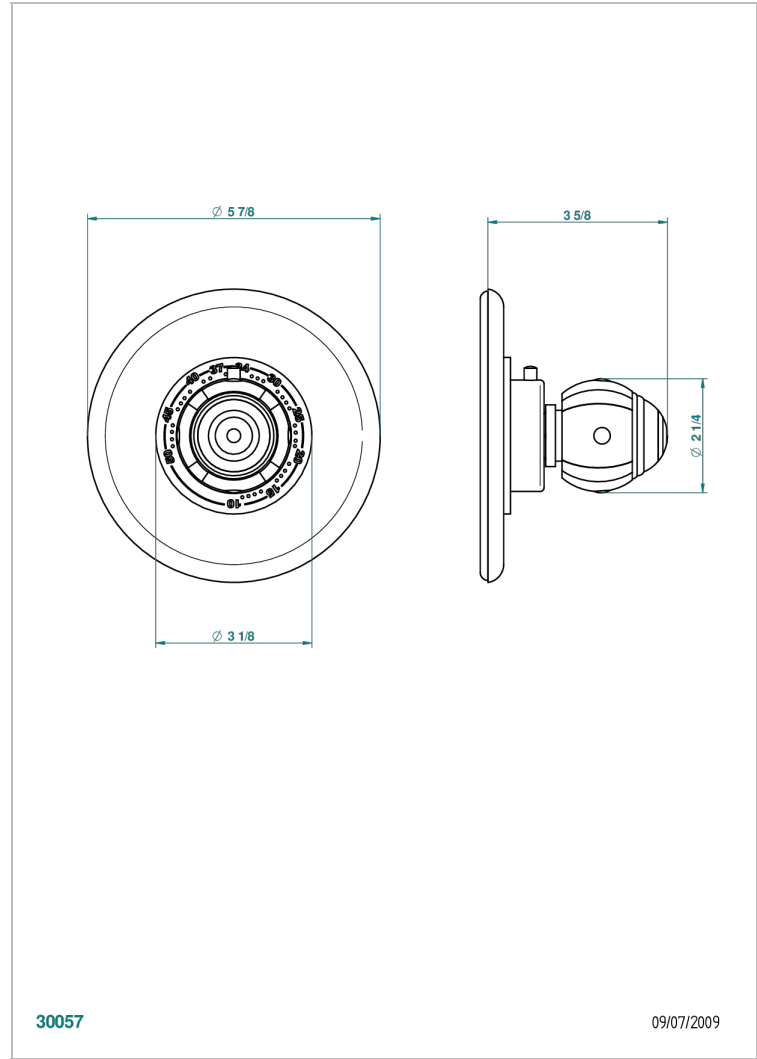

# ITHAQUE GOLD DECOR

A7A-15EN16EM

Trim for Eurotherm thermostat n° 8105N, 8200N, 8300

THG<sup>®</sup>  
PARIS

## CHARACTERISTIC

- Ithaque Gold decor
- Trim for Eurotherm thermostat n° 8105N, 8200N, 8300

## RELATED SKU'S

- Ref. G00-8105N 1/2" Eurotherm thermostat, 40 l/min with wax cartridge
- Ref. G00-8200N 3/4" Eurotherm thermostat, 80 l/min