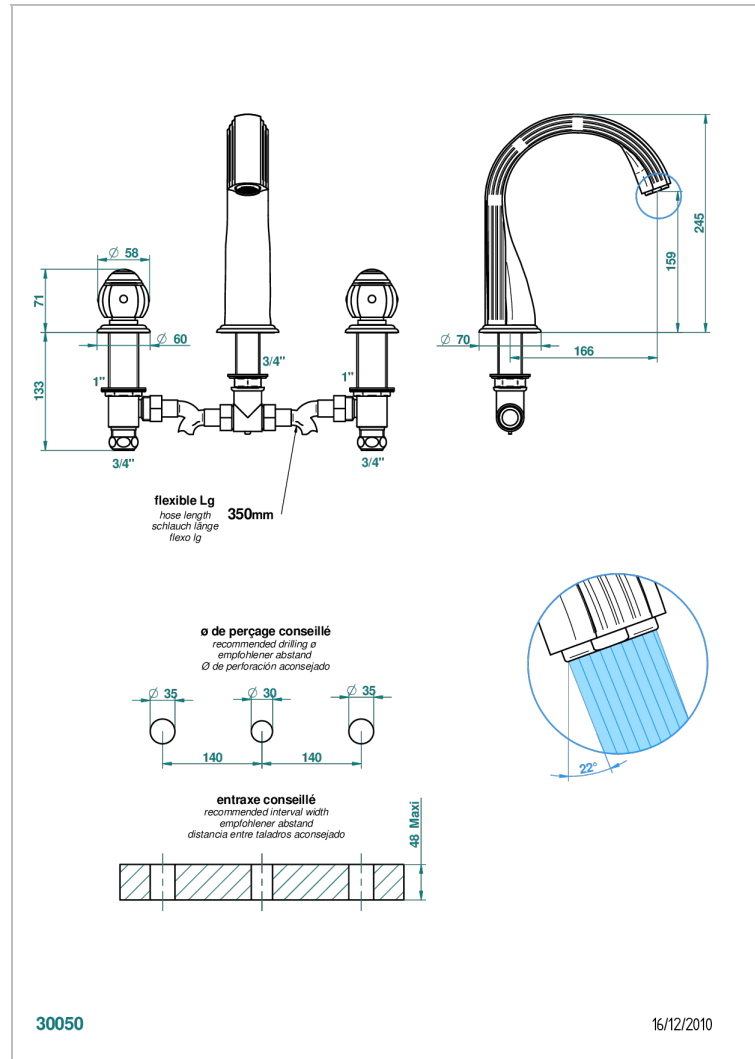

ITHAQUE GOLD DECOR

A7A-25SG

Rim mounted 3-hole bath mixer, super goliath spout

CHARACTERISTIC

- ACS : 18ACCLY403
- NF : NF EN 200 - IID/A - Chrome

TECHNICAL SPECS

- Recommandé : 3 bars (max. 5 bars) - Advised : 43,5 psi (max. 72 psi)
- Bec : 35 l/min à 3 bars
- Spout : 9.26 gpm at 43.5 psi