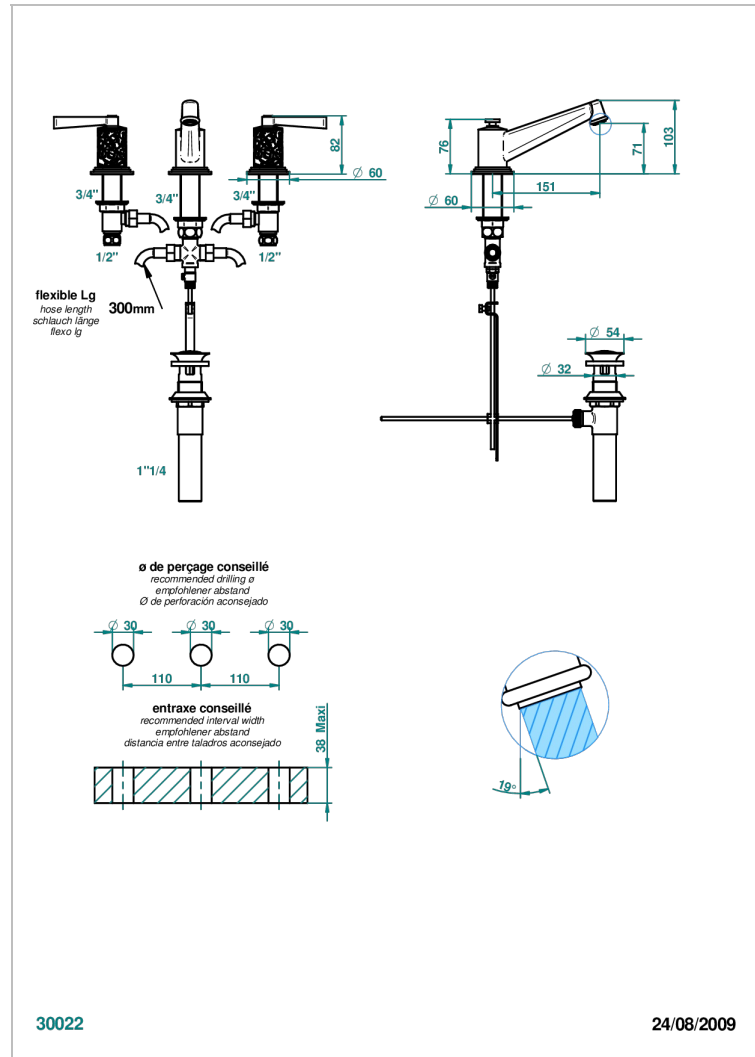

FROUFROU WITH LEVER HANDLES

G2P-152/US

Widespread lavatory set, high spout, with drain

CHARACTERISTIC

- Froufrou with lever handles
- Widespread lavatory set, high spout, with drain

TECHNICAL SPECS

- Recommandé : 3 bars (max. 5 bars) - Advised : 43,5 psi (max. 72 psi)
- 5,7 l/min à 3 bars (1.5 gpm at 43.5 psi)

Umber PVD - H66