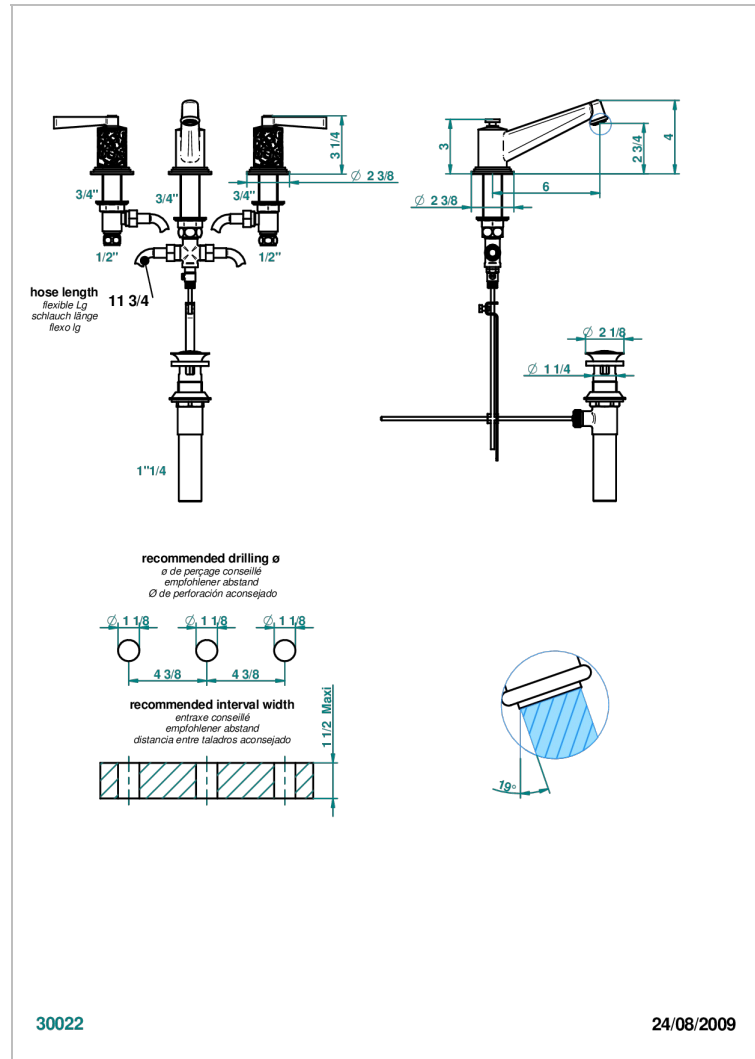

# FROUFROU WITH LEVER HANDLES

G2P-152/US

Widespread lavatory set, high spout, with drain

## CHARACTERISTIC

- Froufrou with lever handles
- Widespread lavatory set, high spout, with drain

## TECHNICAL SPECS

- Recommandé : 3 bars (max. 5 bars) - Advised : 43,5 psi (max. 72 psi)
- 5,7 l/min à 3 bars (1.5 gpm at 43.5 psi)