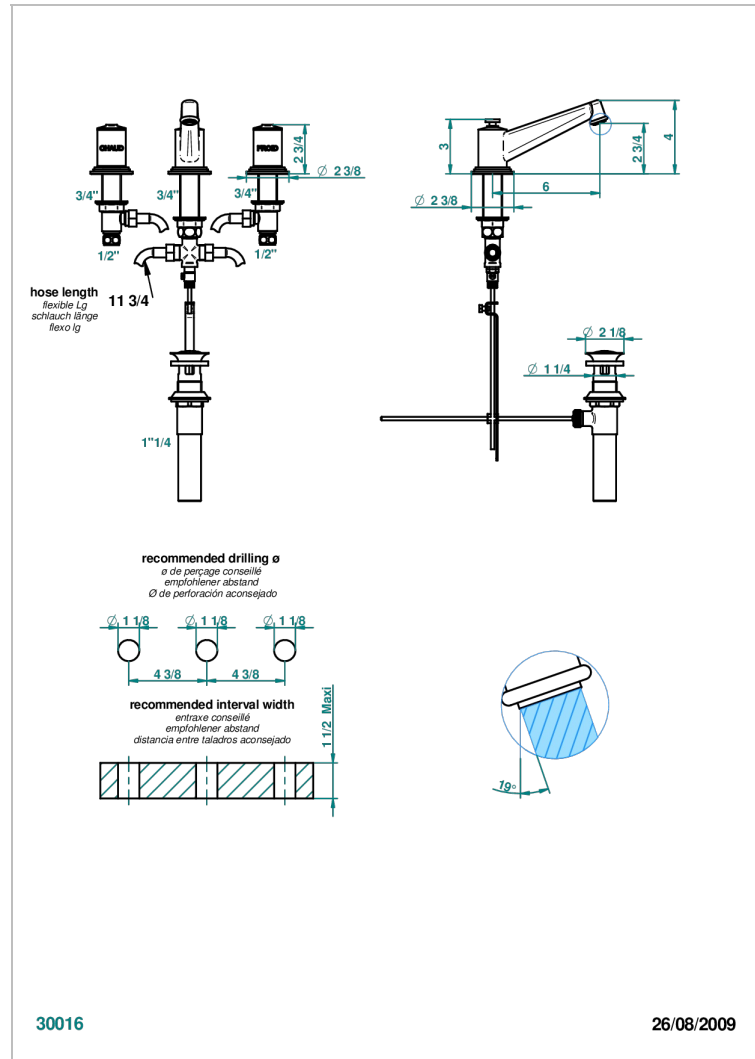

FAUBOURG METAL

G2T-152/US

Widespread lavatory set, high spout, with drain

CHARACTERISTIC

- Faubourg Metal
- Widespread lavatory set, high spout, with drain

TECHNICAL SPECS

- Recommandé : 3 bars (max. 5 bars) - Advised : 43,5 psi (max. 72 psi)
- 5,7 l/min à 3 bars (1.5 gpm at 43.5 psi)