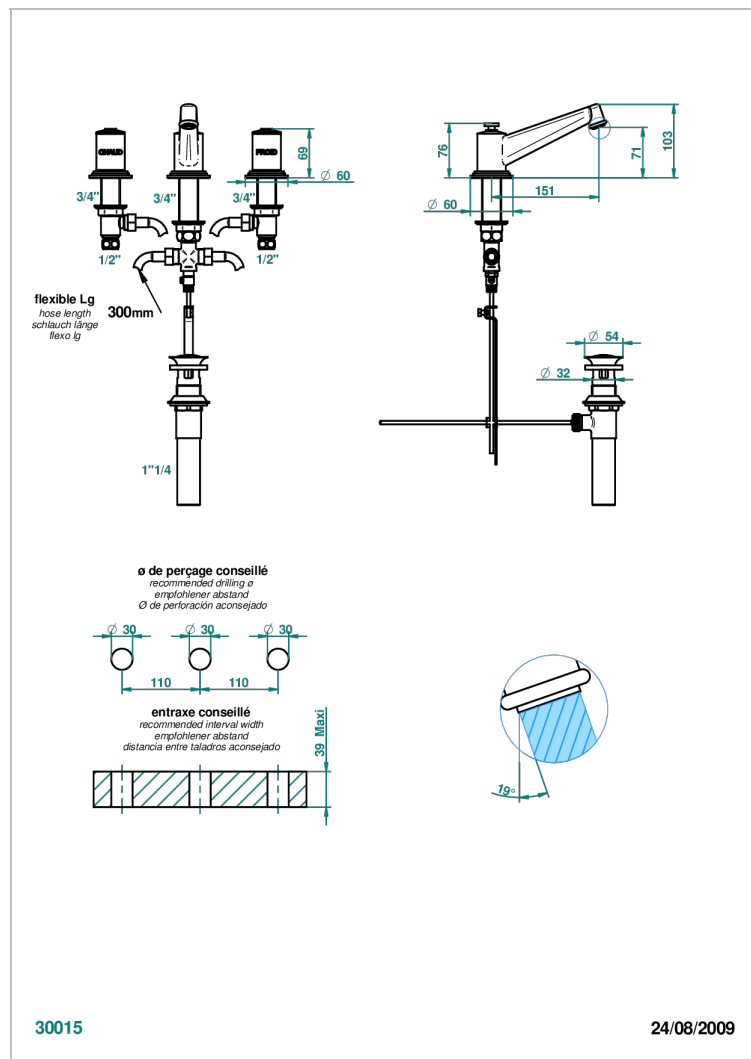

FAUBOURG BLACK PORCELAIN

G2L-152/US

Widespread lavatory set, high spout, with drain

CHARACTERISTIC

- Faubourg Black Porcelain
- Widespread lavatory set, high spout, with drain

TECHNICAL SPECS

- Recommandé : 3 bars (max. 5 bars) - Advised : 43,5 psi (max. 72 psi)
- 5,7 l/min à 3 bars (1.5 gpm at 43.5 psi)