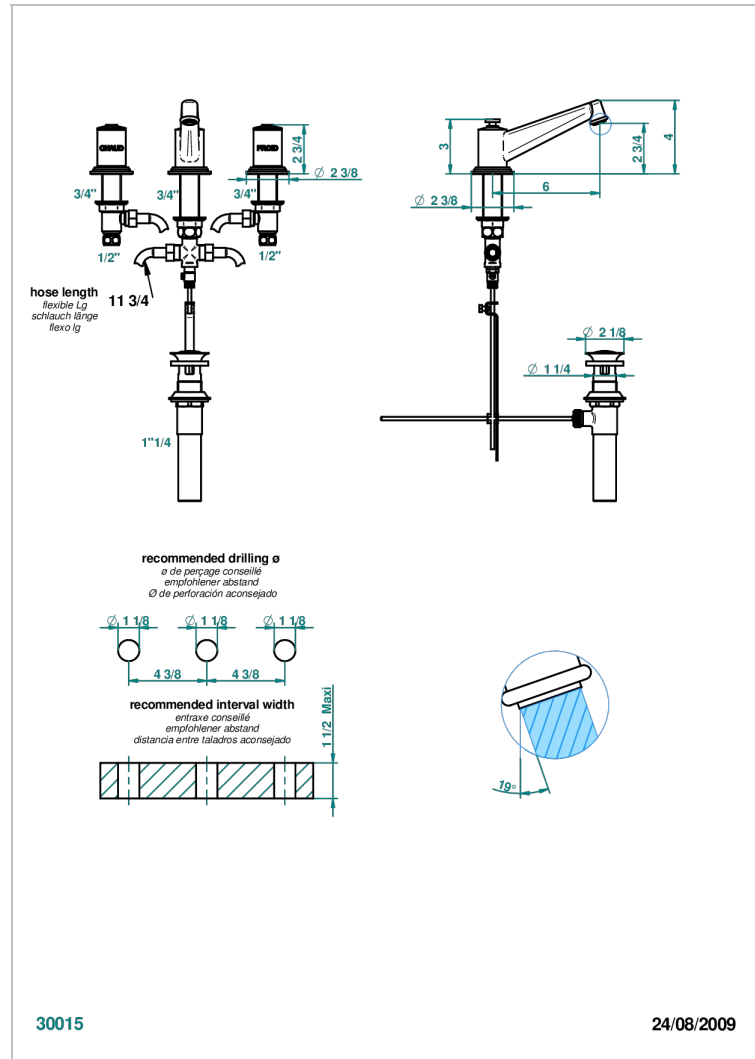

FAUBOURG BLACK PORCELAIN

G2L-152/US

Widespread lavatory set, high spout, with drain

THG[®]
PARIS

CHARACTERISTIC

- Faubourg Black Porcelain
- Widespread lavatory set, high spout, with drain

TECHNICAL SPECS

- Recommandé : 3 bars (max. 5 bars) - Advised : 43,5 psi (max. 72 psi)
- 5,7 l/min à 3 bars (1.5 gpm at 43.5 psi)