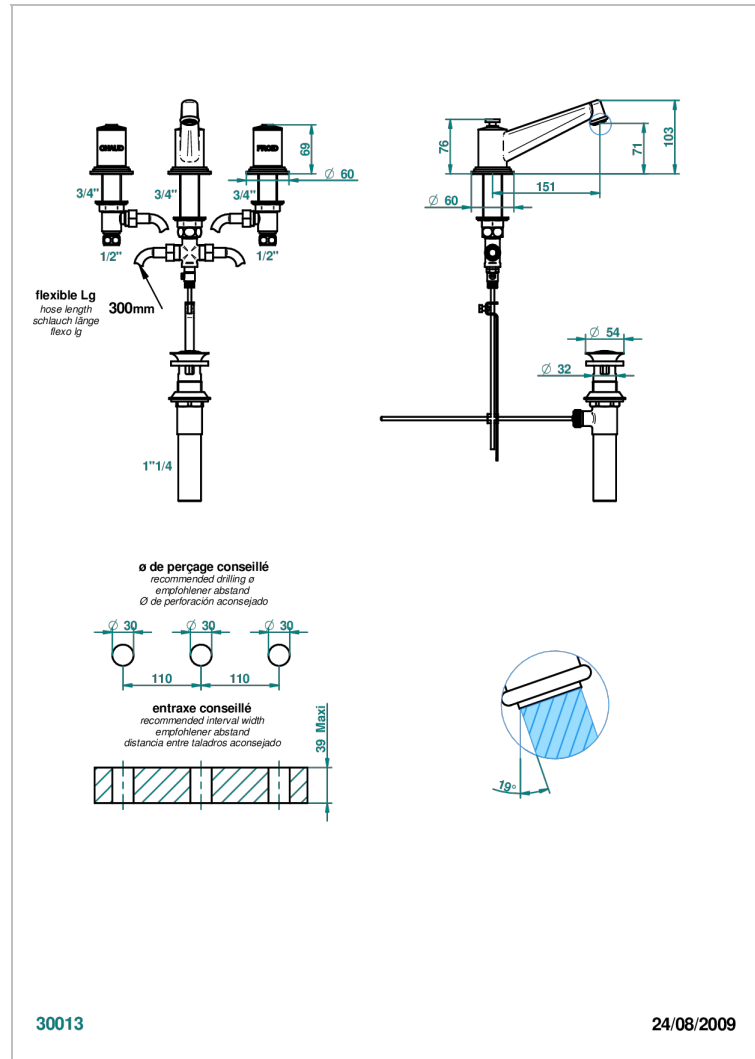

# FAUBOURG PORCELANA BLANCA

G2K-152/US

Rim mounted 3-hole basin mixer with waste, high spout

THG<sup>®</sup>  
PARIS

## CARACTERÍSTICAS

- Faubourg porcelana blanca
- Rim mounted 3-hole basin mixer with waste, high spout

## ESPECIFICACIONES TÉCNICAS

- Recommandé : 3 bars (max. 5 bars) - Advised : 43,5 psi (max. 72 psi)
- 5,7 l/min à 3 bars (1.5 gpm at 43.5 psi)