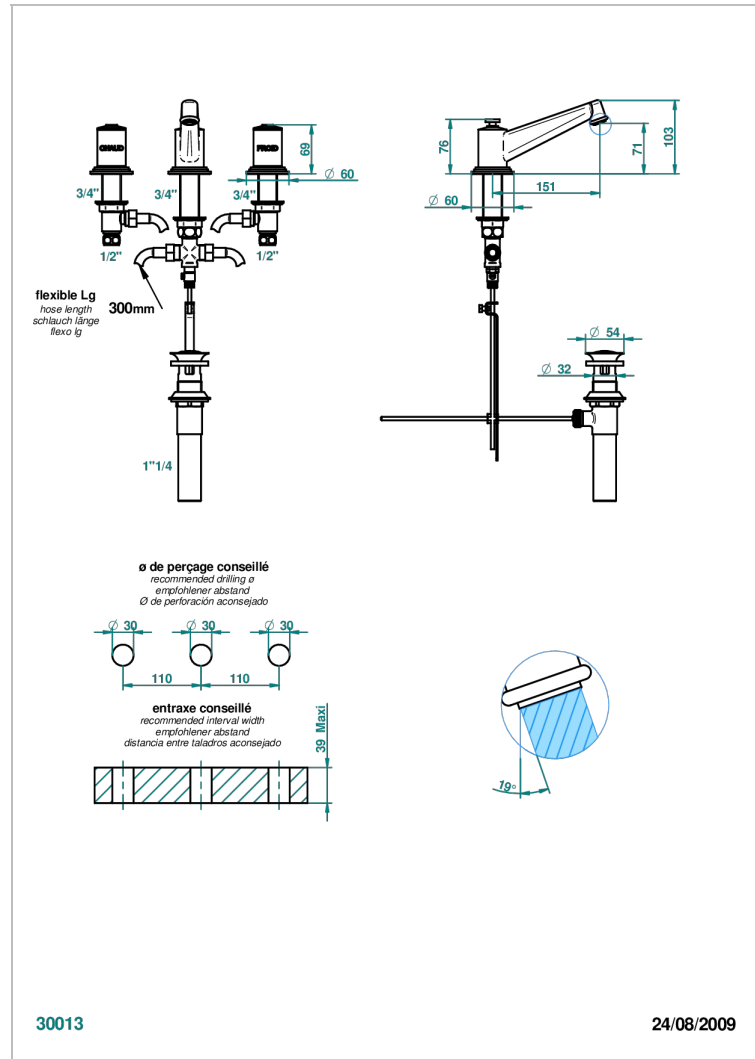

FAUBOURG WHITE PORCELAIN

G2K-152/US

Widespread lavatory set, high spout, with drain

THG[®]
PARIS

CHARACTERISTIC

- Faubourg White Porcelain
- Widespread lavatory set, high spout, with drain

TECHNICAL SPECS

- Recommandé : 3 bars (max. 5 bars) - Advised : 43,5 psi (max. 72 psi)
- 5,7 l/min à 3 bars (1.5 gpm at 43.5 psi)