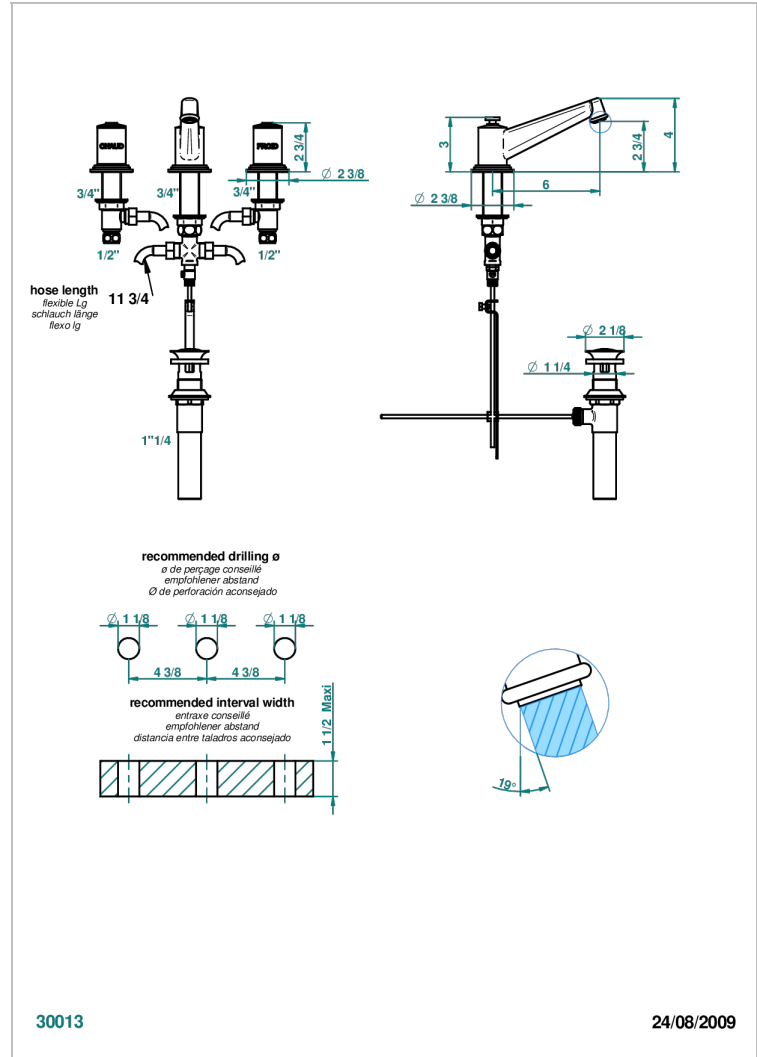

FAUBOURG WHITE PORCELAIN

G2K-152/US

Widespread lavatory set, high spout, with drain

CHARACTERISTIC

- Faubourg White Porcelain
- Widespread lavatory set, high spout, with drain

TECHNICAL SPECS

- Recommandé : 3 bars (max. 5 bars) - Advised : 43,5 psi (max. 72 psi)
- 5,7 l/min à 3 bars (1.5 gpm at 43.5 psi)