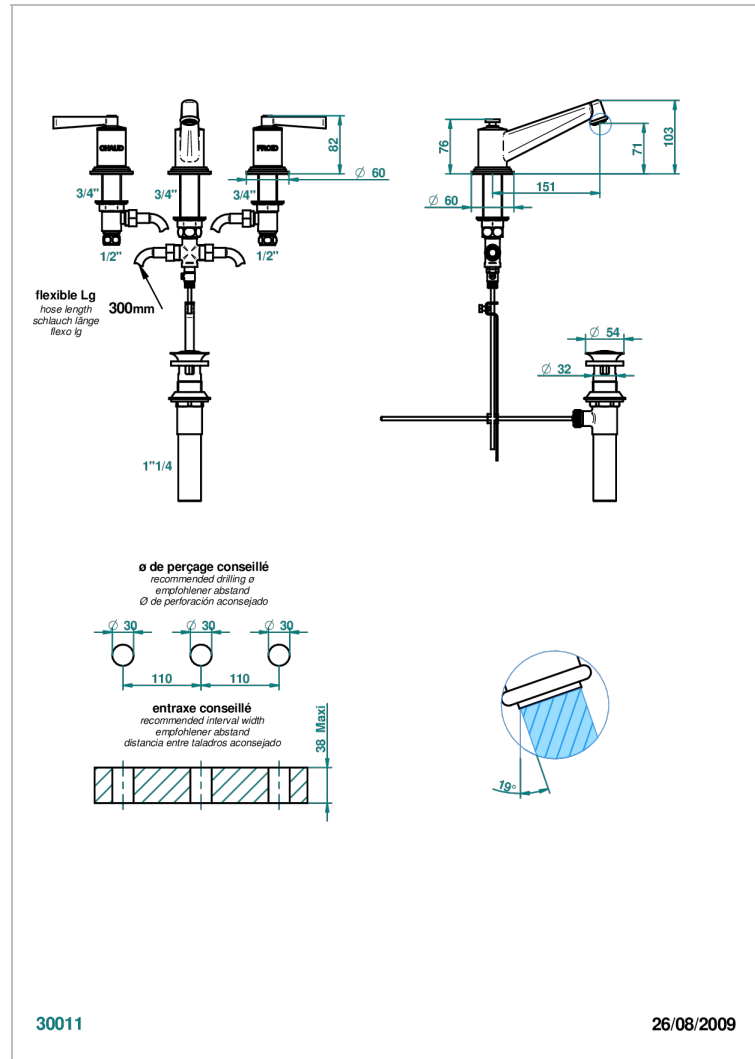

FAUBOURG METAL WITH LEVER HANDLES

G2U-152/US

Widespread lavatory set, high spout, with drain

CHARACTERISTIC

- Faubourg Metal with lever handles
- Widespread lavatory set, high spout, with drain

TECHNICAL SPECS

- Recommandé : 3 bars (max. 5 bars) - Advised : 43,5 psi (max. 72 psi)
- 5,7 l/min à 3 bars (1.5 gpm at 43.5 psi)

AVAILABLE FINITIONS

Black ceram - D30
Blush PVD - H62
Brass color PVD - H49
Brown bronze color PVD - F33
Chrome polished - A02
Chrome polished / gold polished - G02