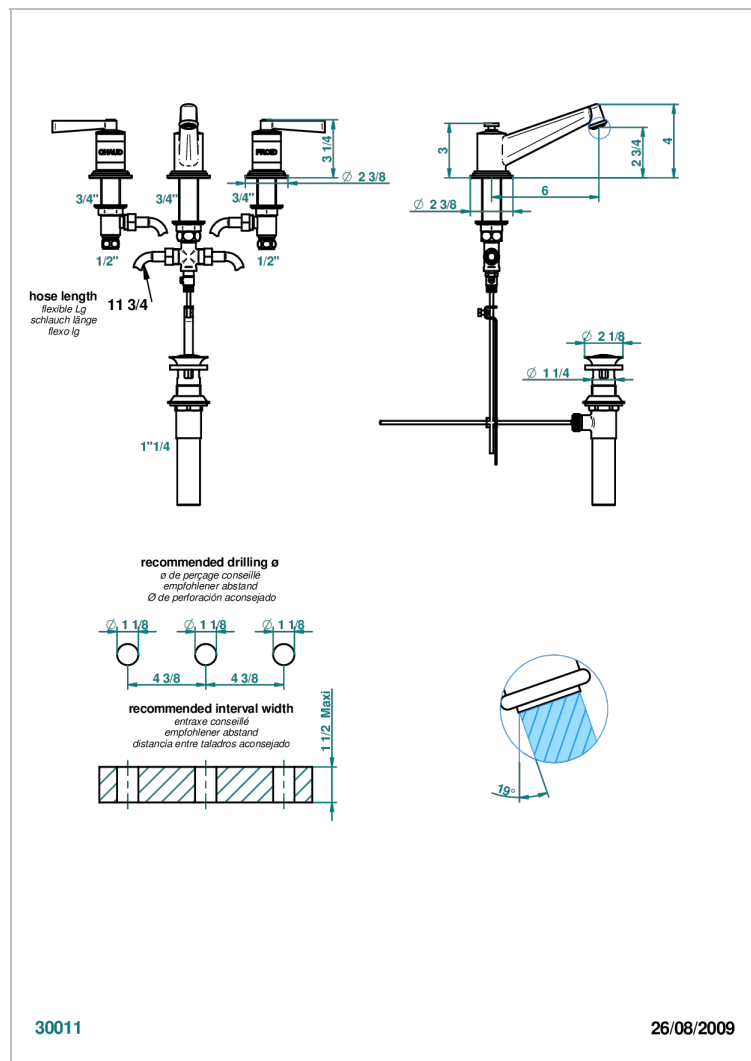

FAUBOURG METAL WITH LEVER HANDLES

G2U-152/US

Widespread lavatory set, high spout, with drain

CHARACTERISTIC

- Faubourg Metal with lever handles
- Widespread lavatory set, high spout, with drain

TECHNICAL SPECS

- Recommandé : 3 bars (max. 5 bars) - Advised : 43,5 psi (max. 72 psi)
- 5,7 l/min à 3 bars (1.5 gpm at 43.5 psi)

AVAILABLE FINITIONS

Black ceram - D30
Blush PVD - H62
Brass color PVD - H49
Brown bronze color PVD - F33
Chrome polished - A02
Chrome polished / gold polished - G02