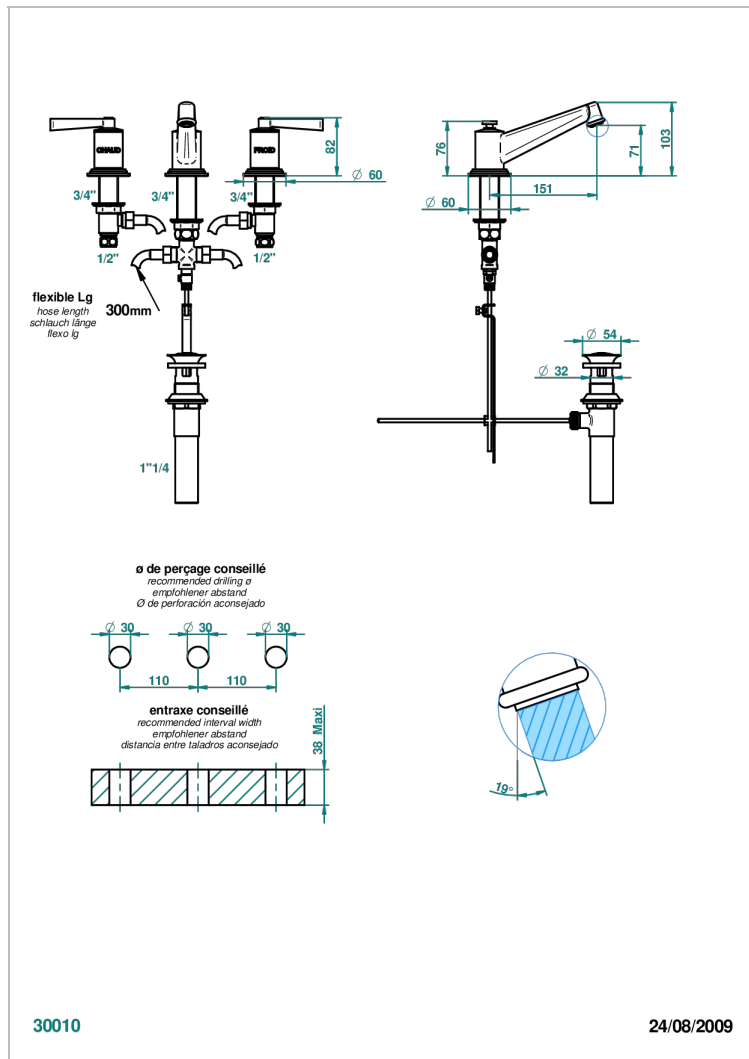

# FAUBOURG BLACK PORCELAIN WITH LEVER HANDLES

G2M-152/US

Widespread lavatory set, high spout, with drain

## CHARACTERISTIC

- Faubourg Black Porcelain with lever handles
- Widespread lavatory set, high spout, with drain