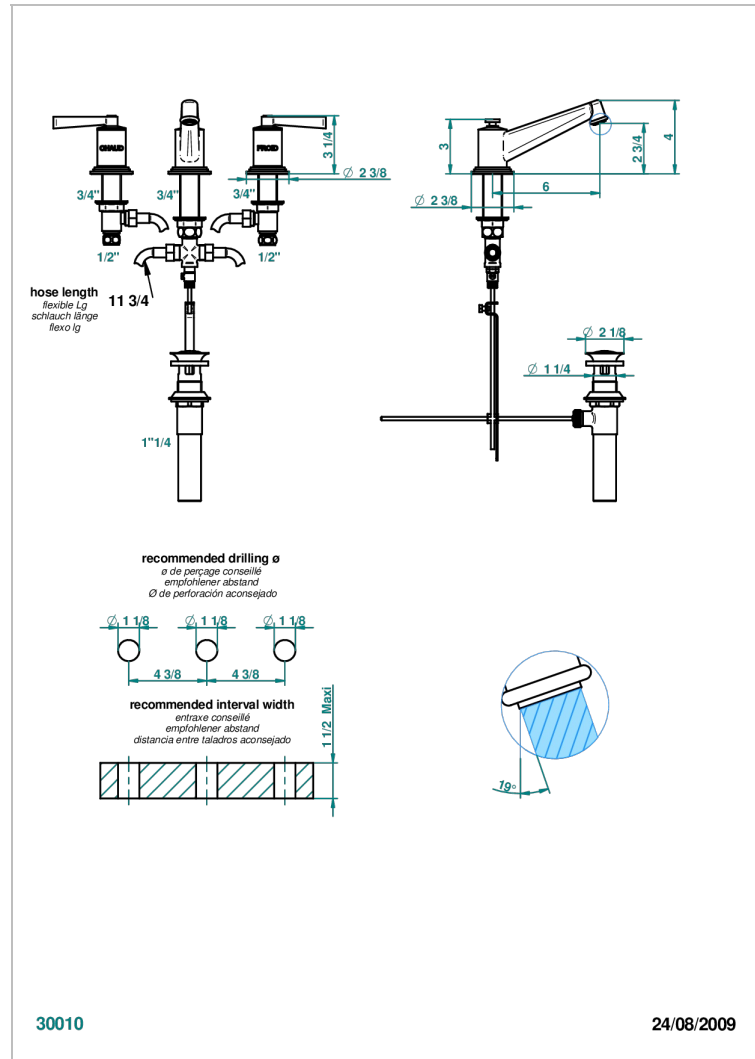

# FAUBOURG BLACK PORCELAIN WITH LEVER HANDLES

G2M-152/US

Widespread lavatory set, high spout, with drain

## CHARACTERISTIC

- Faubourg Black Porcelain with lever handles
- Widespread lavatory set, high spout, with drain

## TECHNICAL SPECS

- Recommandé : 3 bars (max. 5 bars) - Advised : 43,5 psi (max. 72 psi)
- 5,7 l/min à 3 bars (1.5 gpm at 43.5 psi)